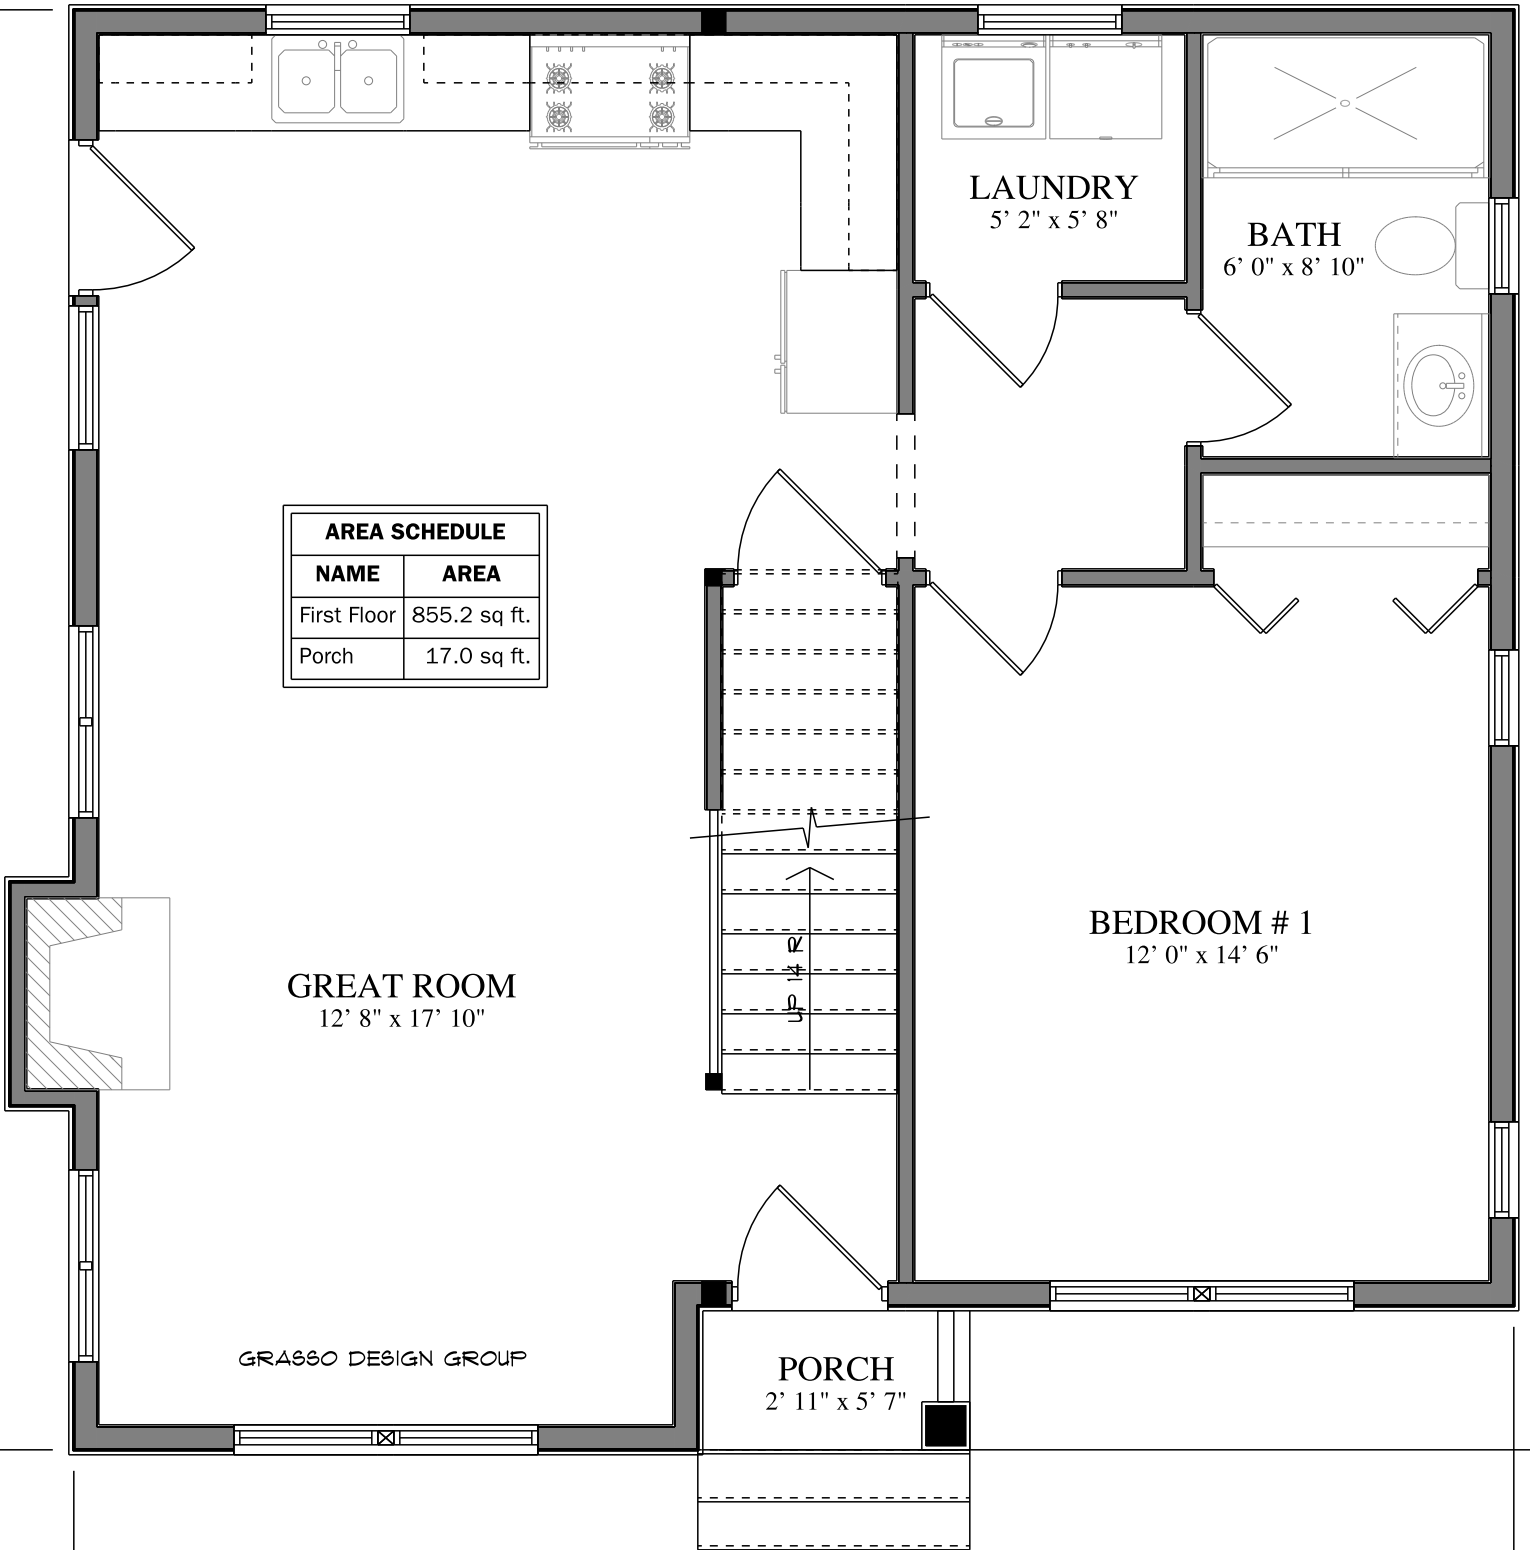

30'-0"

AREA SCHEDULE	
NAME	AREA
First Floor	855.2 sq ft.
Porch	17.0 sq ft.

GREAT ROOM
12' 8" x 17' 10"

LAUNDRY
5' 2" x 5' 8"

BATH
6' 0" x 8' 10"

BEDROOM # 1
12' 0" x 14' 6"

PORCH
2' 11" x 5' 7"

GRASSO DESIGN GROUP

30'-0"