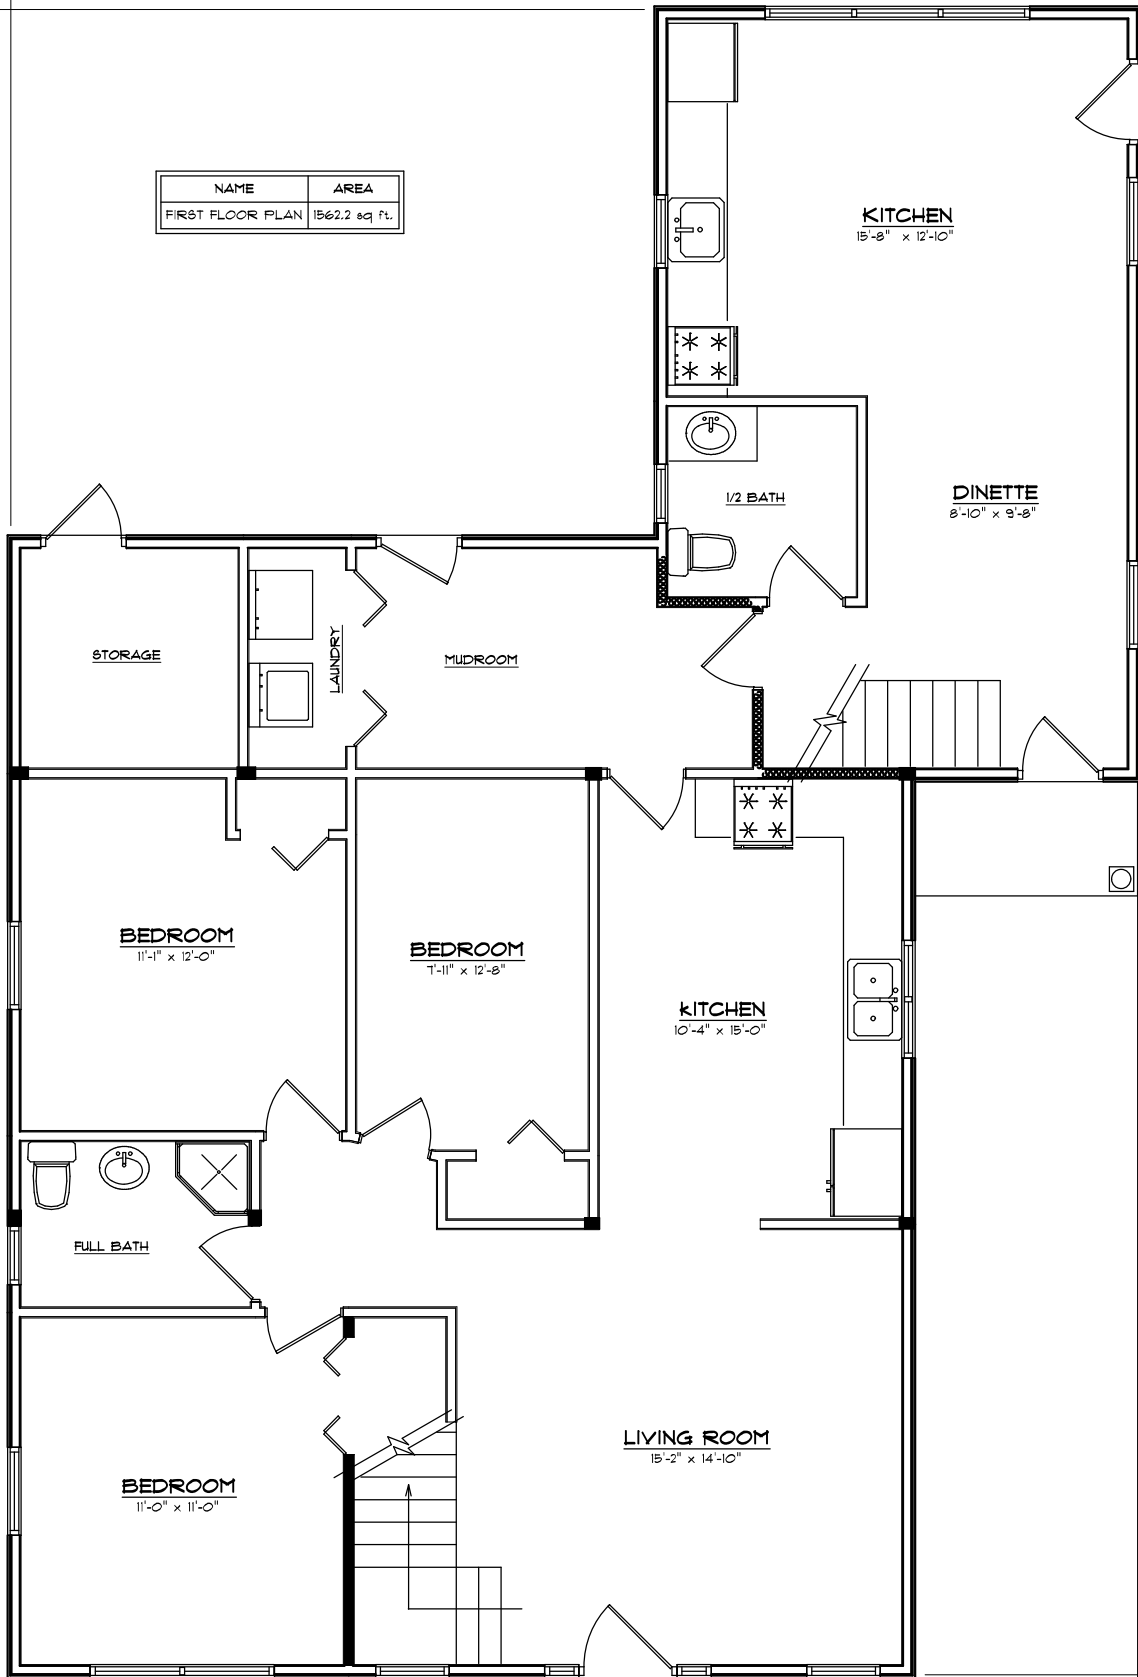

38'-4"

NAME	AREA
FIRST FLOOR PLAN	1562.2 sq ft.

56'-8"

56'-8"

COVERED PORCH

38'-4"