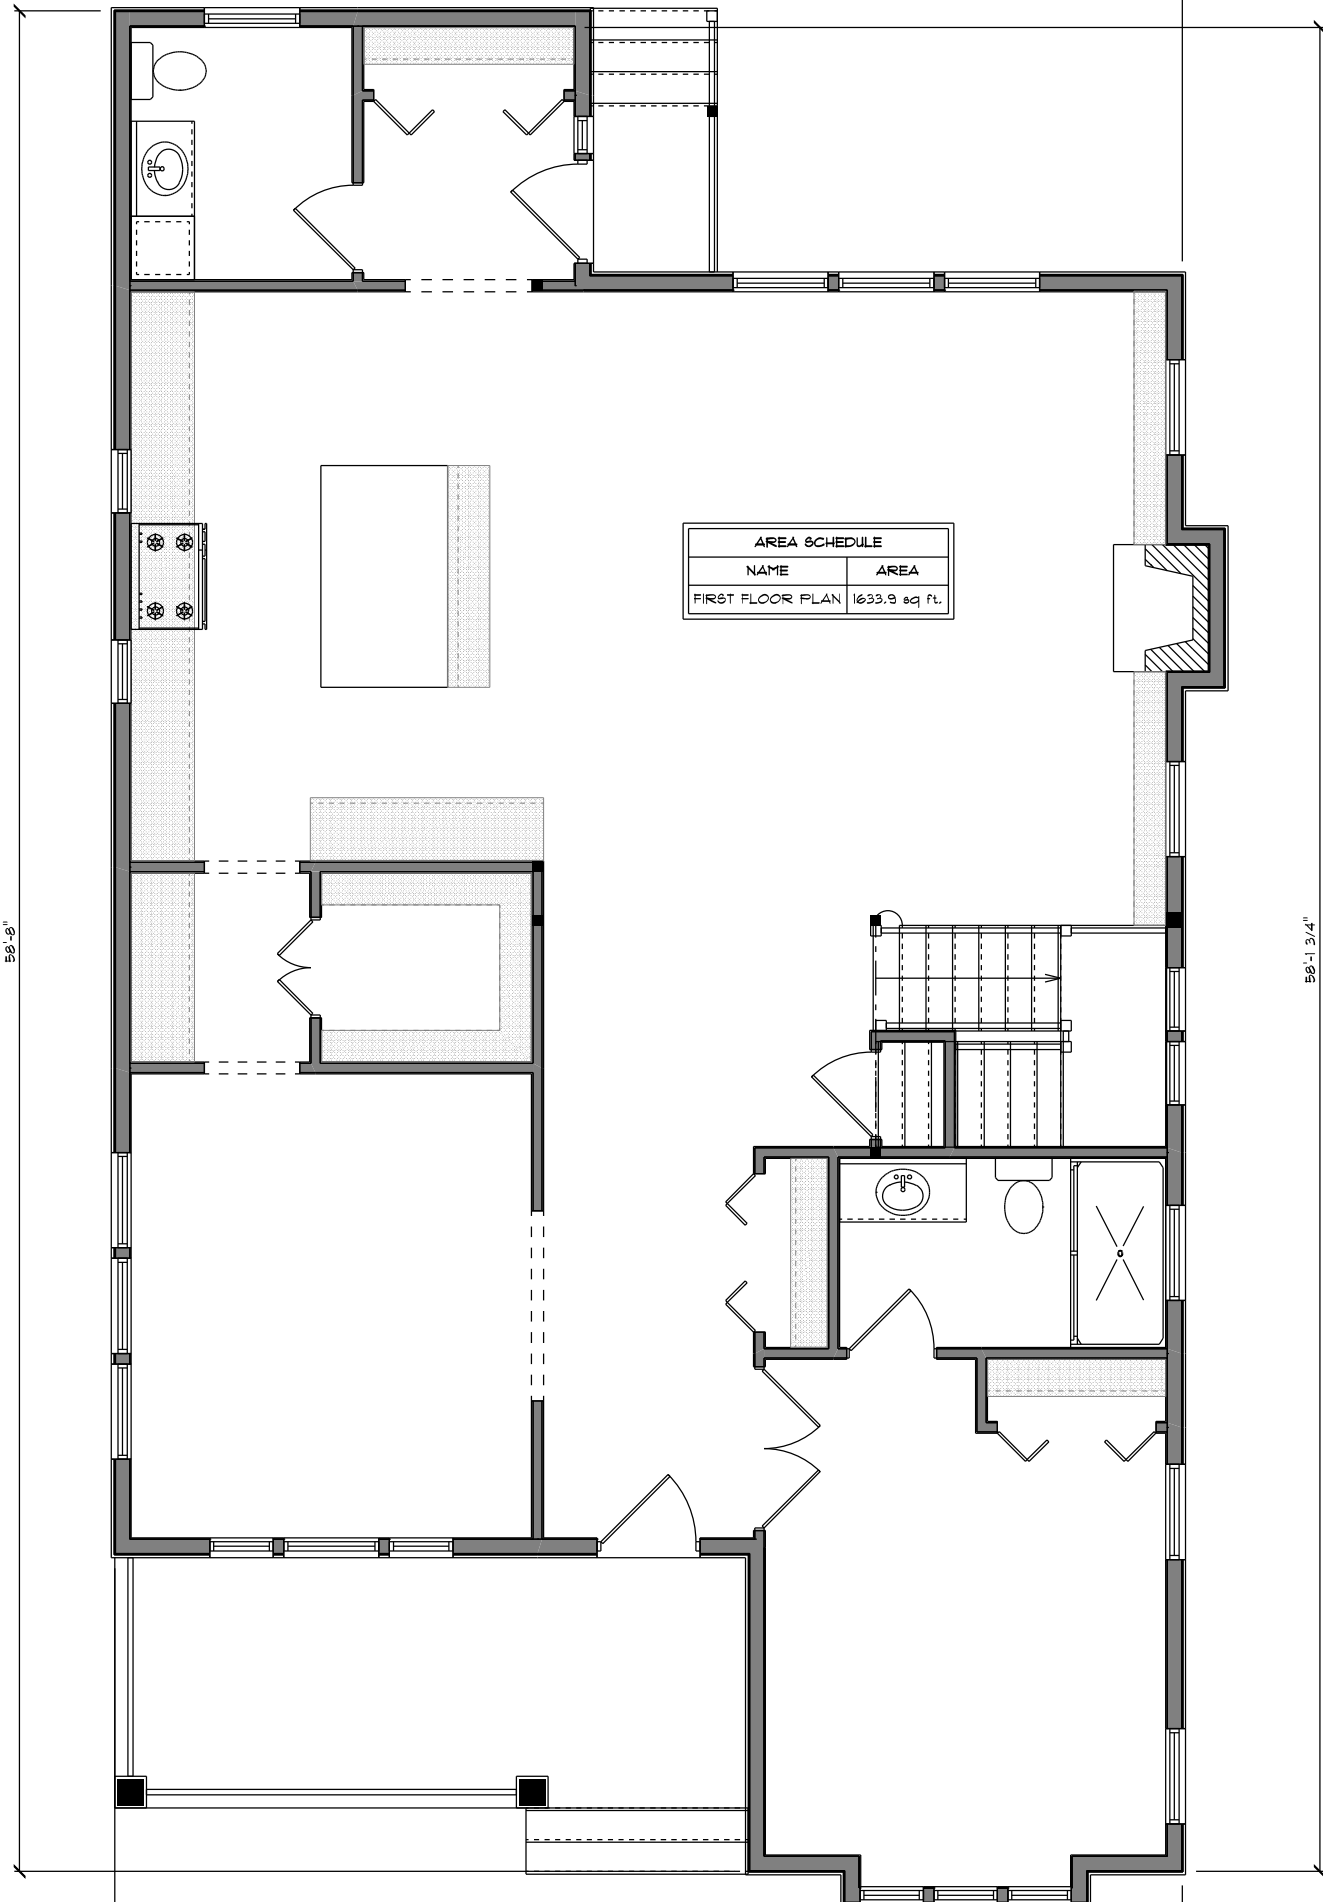

33'-8"

AREA SCHEDULE	
NAME	AREA
FIRST FLOOR PLAN	1633.9 sq ft.

56'-1 3/4"

56'-1 3/4"

33'-8"