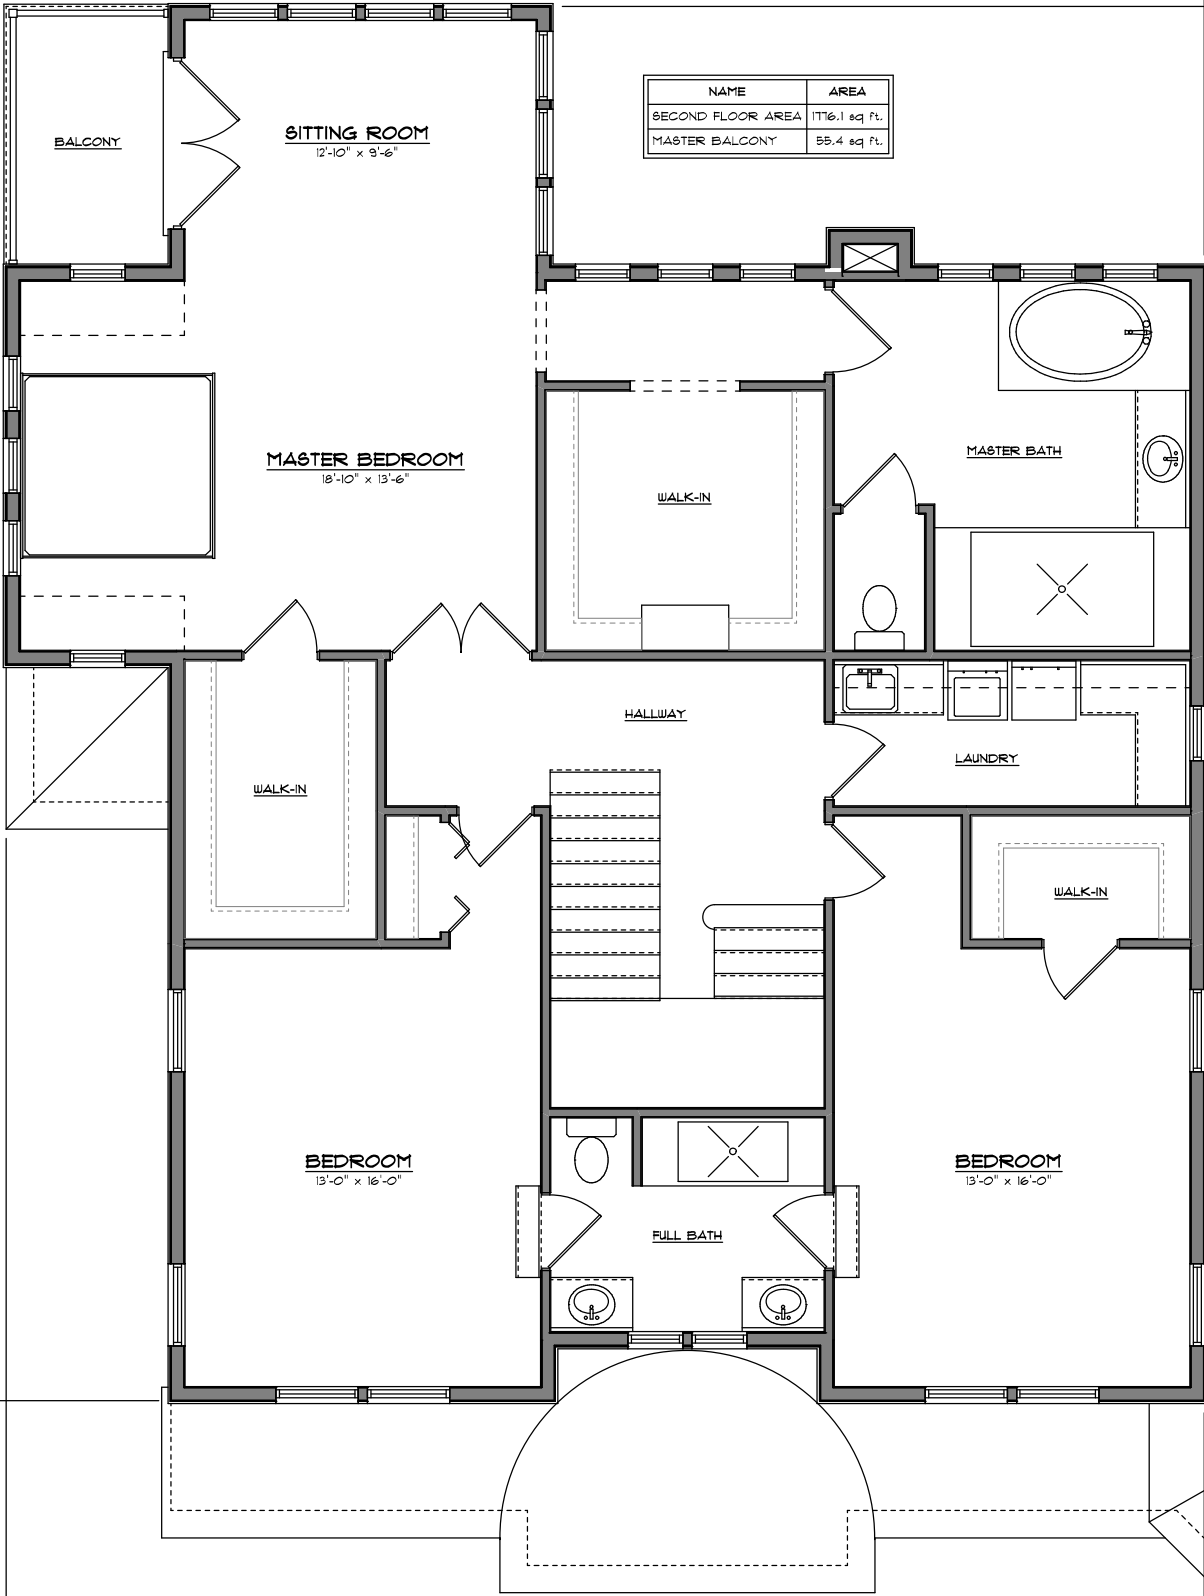

43'-8"

NAME	AREA
SECOND FLOOR AREA	1716.1 sq. ft.
MASTER BALCONY	55.4 sq. ft.

50'-10"

50'-10"

43'-8"