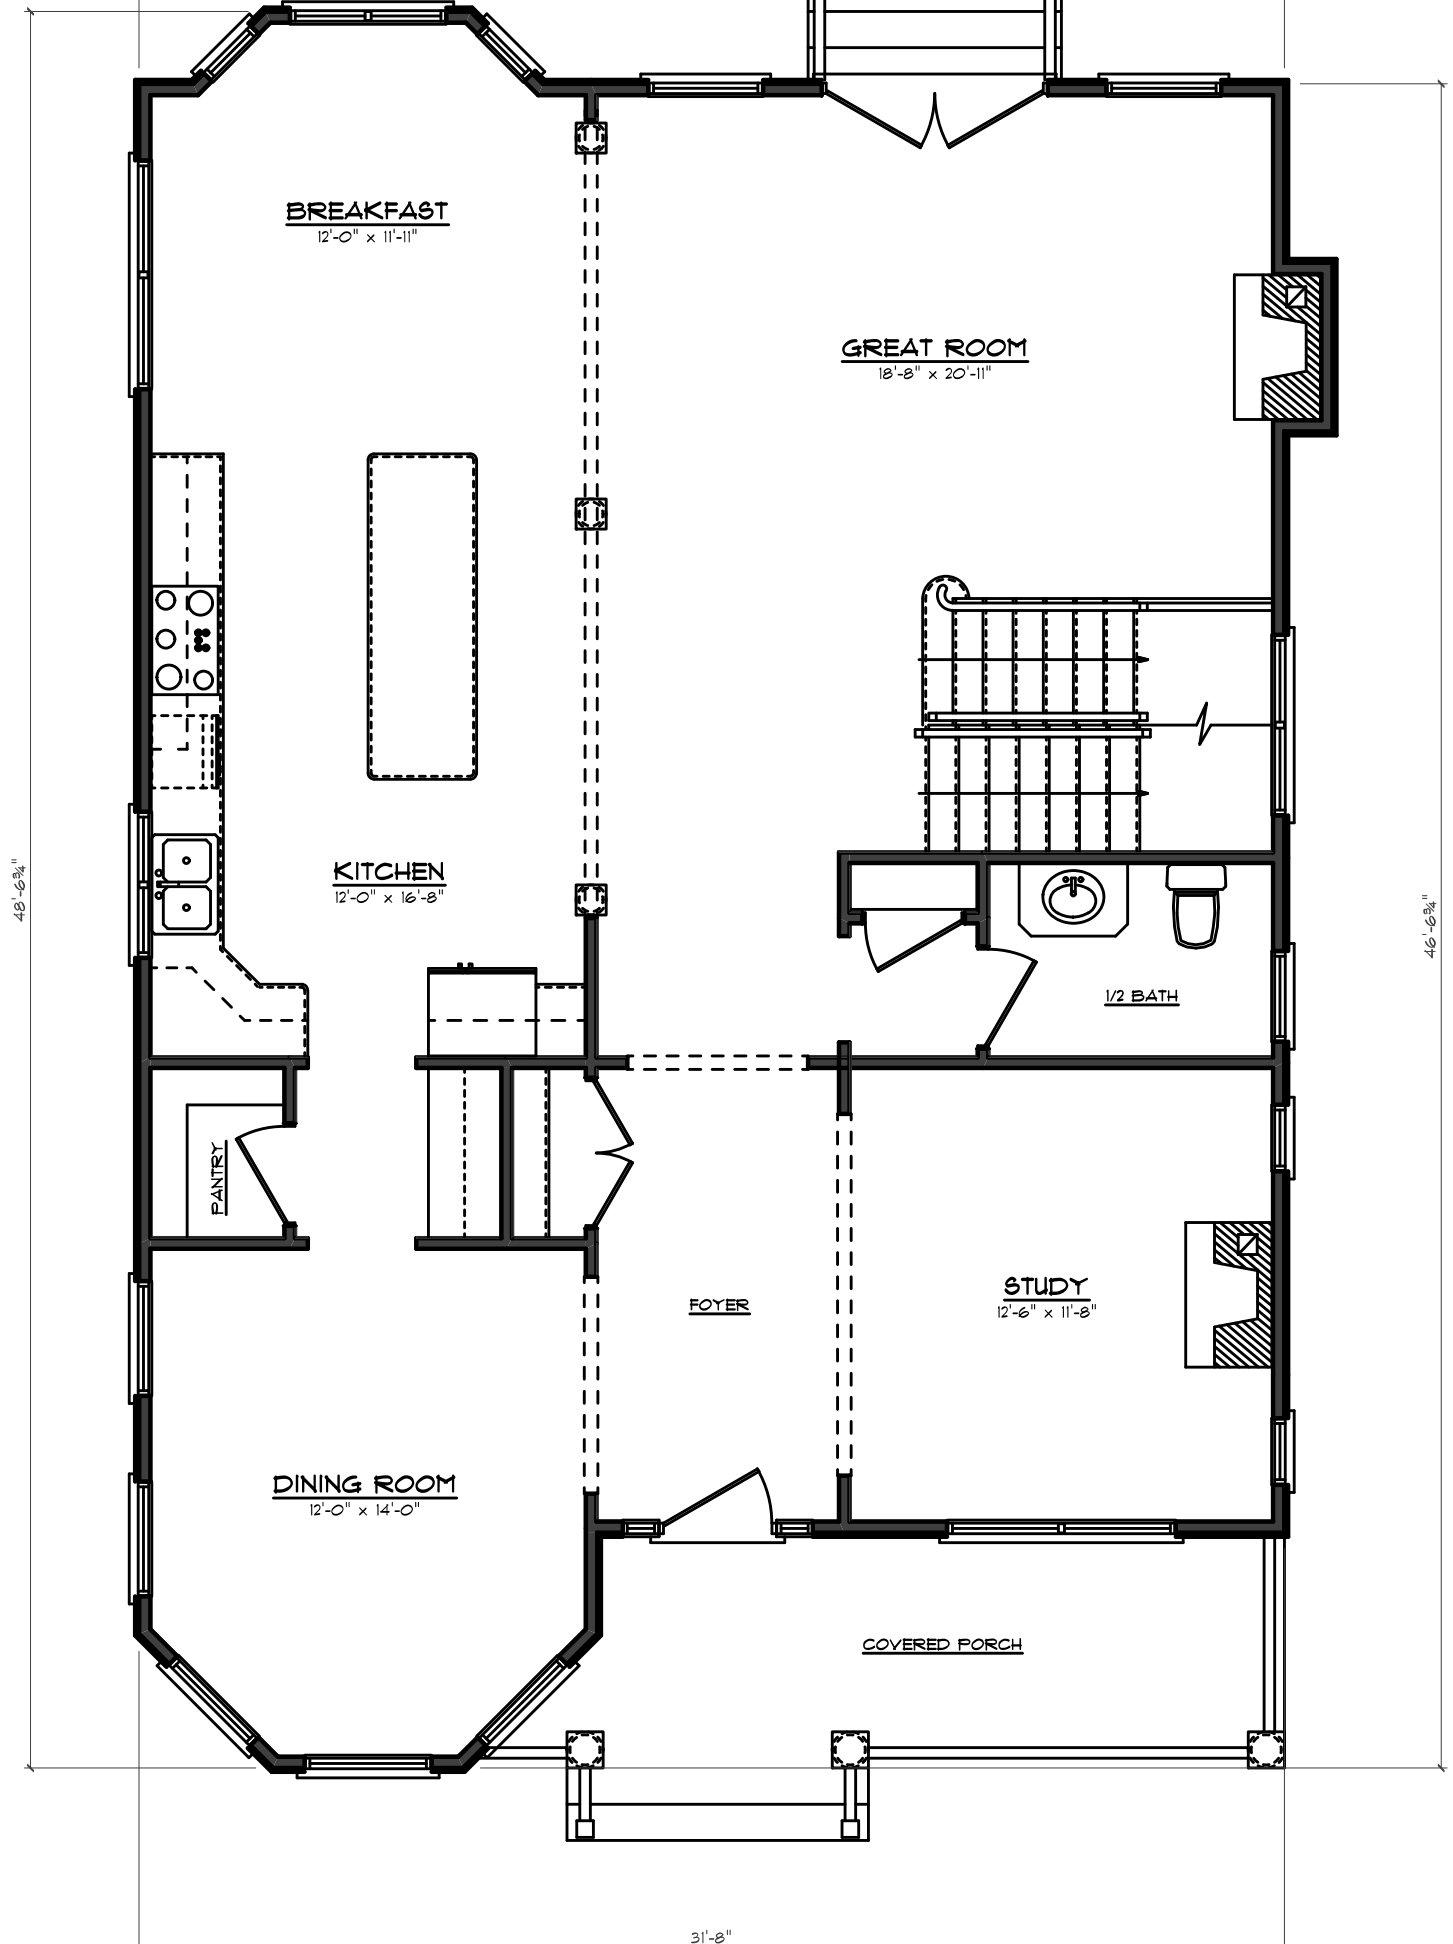

31'-8"

BREAKFAST
12'-0" x 11'-11"

GREAT ROOM
18'-8" x 20'-11"

KITCHEN
12'-0" x 16'-8"

PANTRY

DINING ROOM
12'-0" x 14'-0"

FOYER

STUDY
12'-6" x 11'-8"

1/2 BATH

COVERED PORCH

48'-6 3/4"

46'-6 3/4"

31'-8"