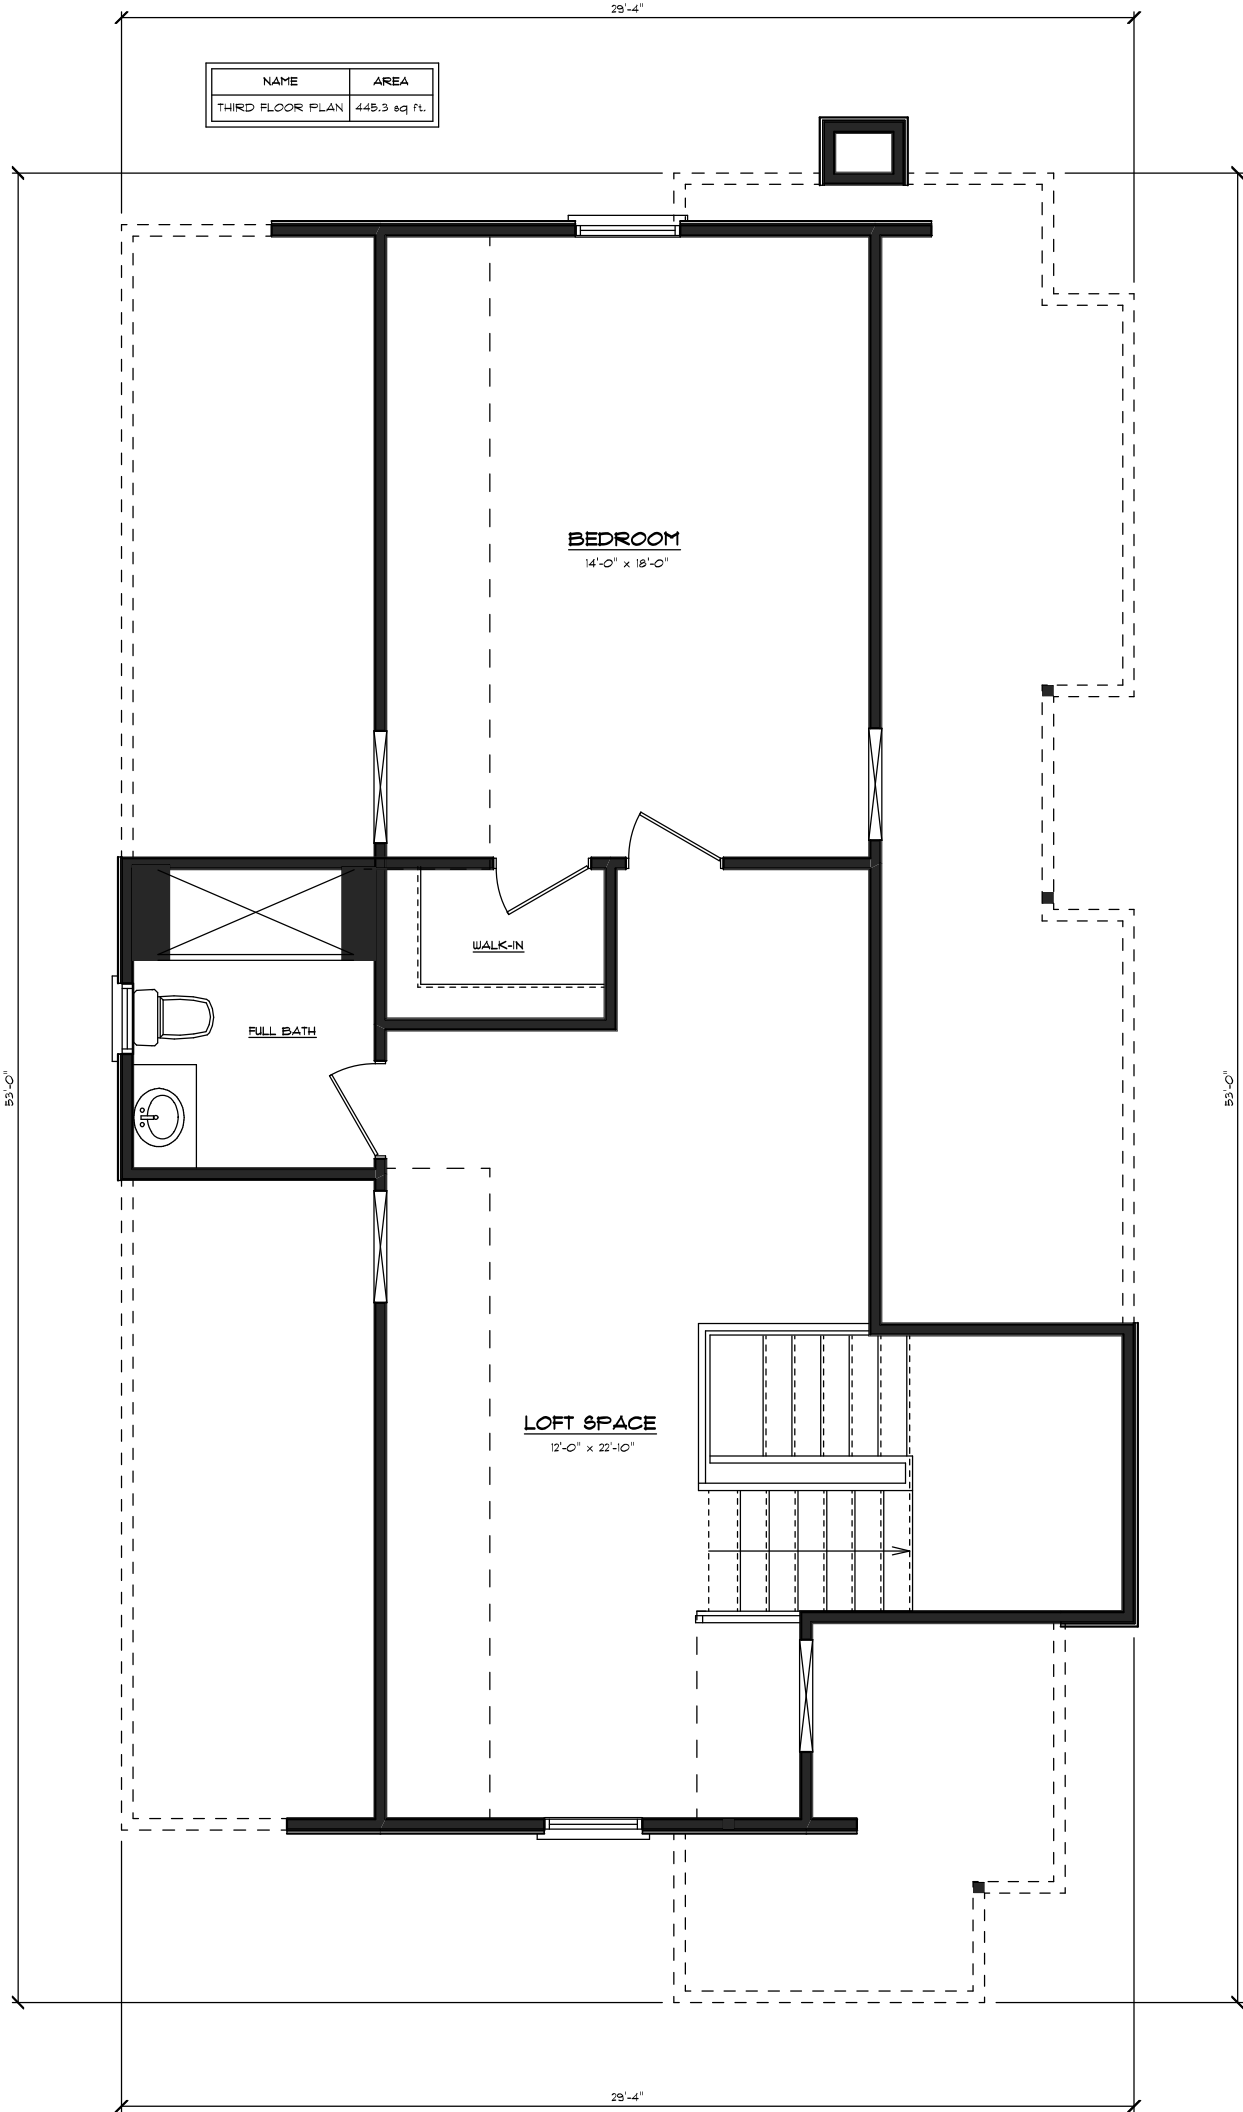

29'-4"

NAME	AREA
THIRD FLOOR PLAN	445.3 sq ft.

**BEDROOM**  
14'-0" x 18'-0"

WALK-IN

FULL BATH

**LOFT SPACE**  
12'-0" x 22'-0"

53'-0"

53'-0"

29'-4"