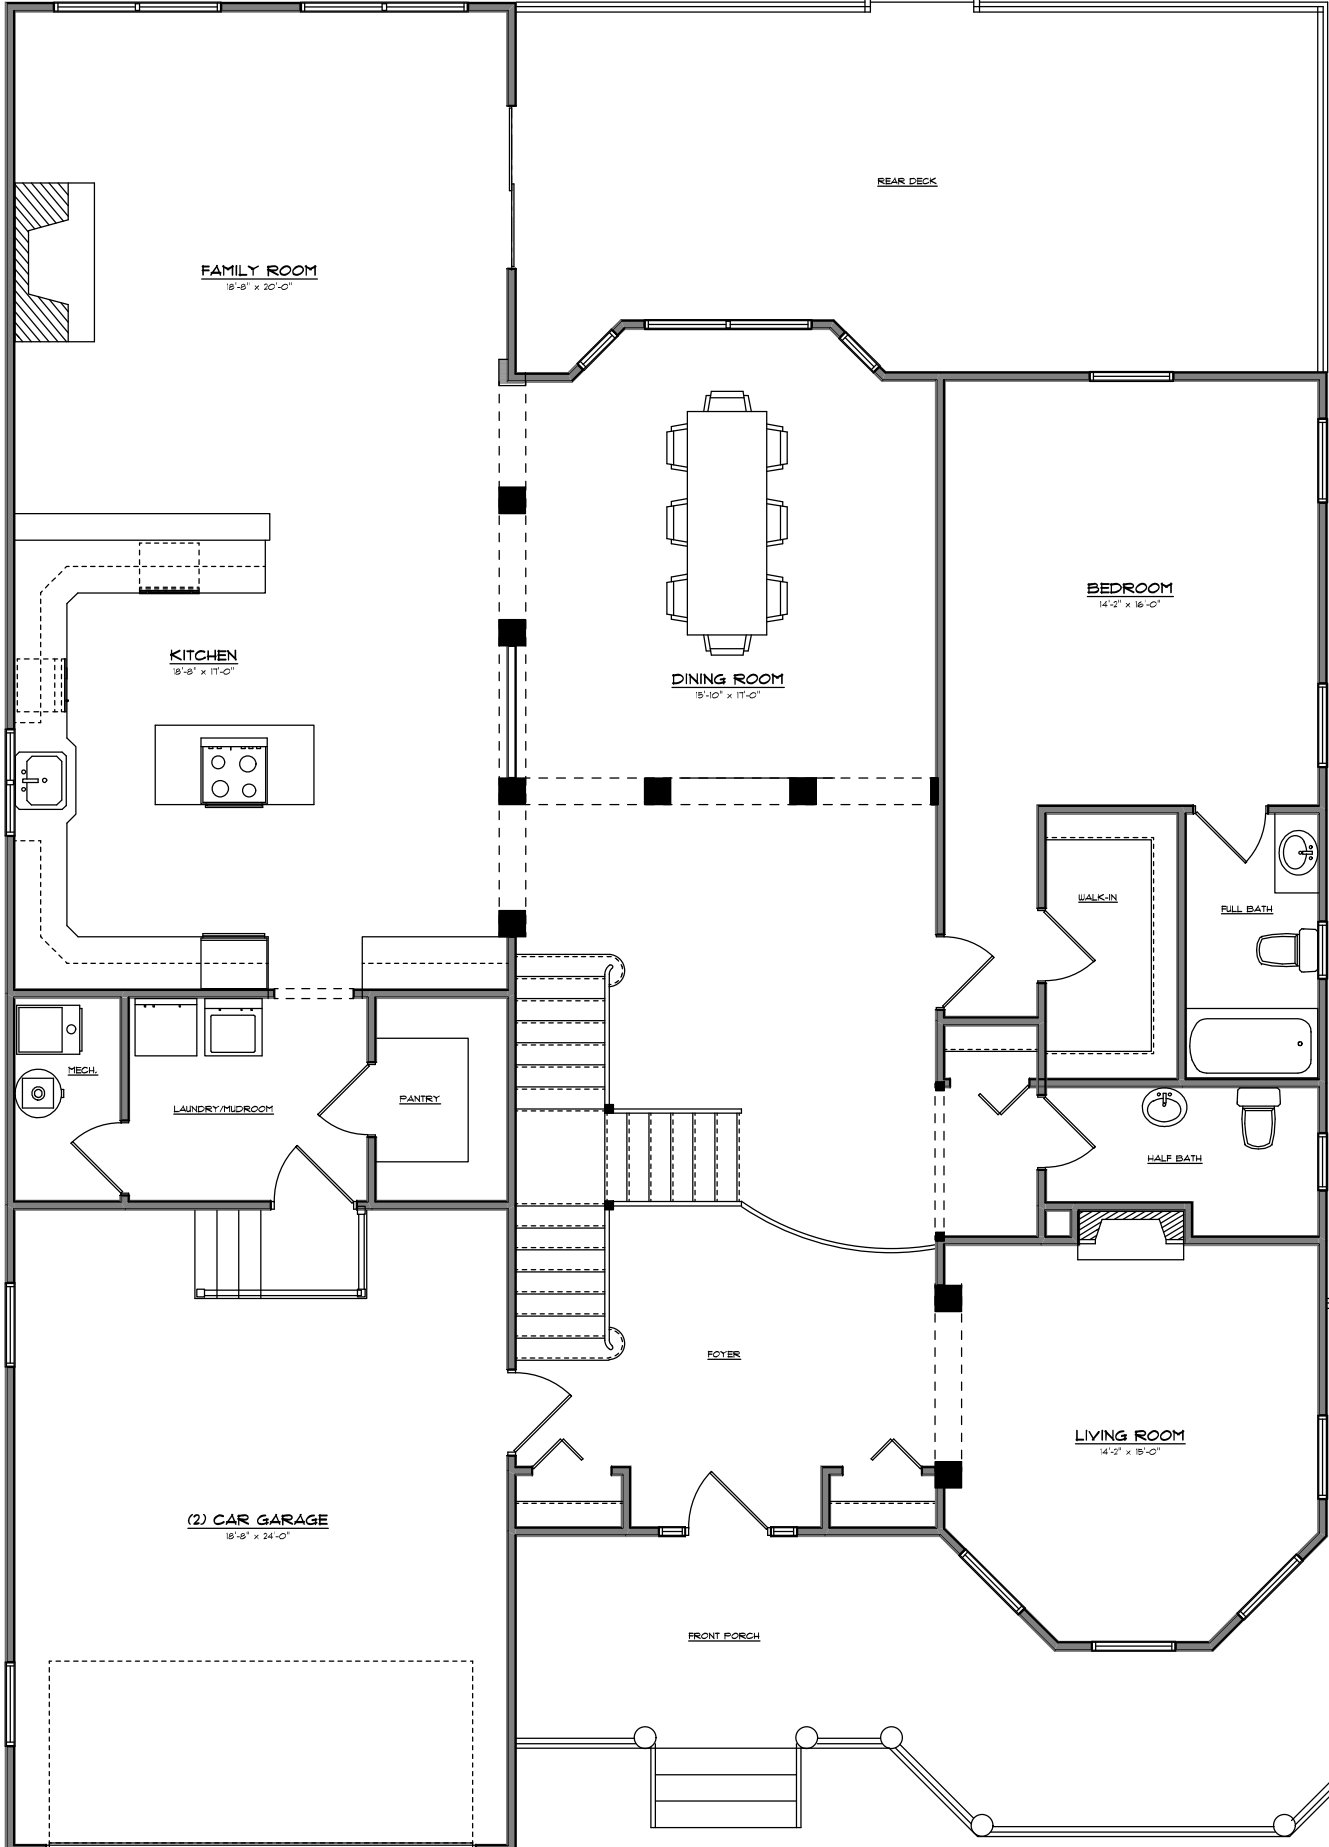

50'-0"

30'-0"

FAMILY ROOM
18'-8" x 20'-0"

KITCHEN
18'-8" x 17'-0"

DINING ROOM
15'-10" x 17'-0"

BEDROOM
14'-2" x 16'-0"

LAUNDRY/MUDROOM

PANTRY

FOYER

(2) CAR GARAGE
18'-8" x 24'-0"

LIVING ROOM
14'-2" x 18'-0"

FRONT PORCH

REAR DECK

WALK-IN

FULL BATH

HALF BATH