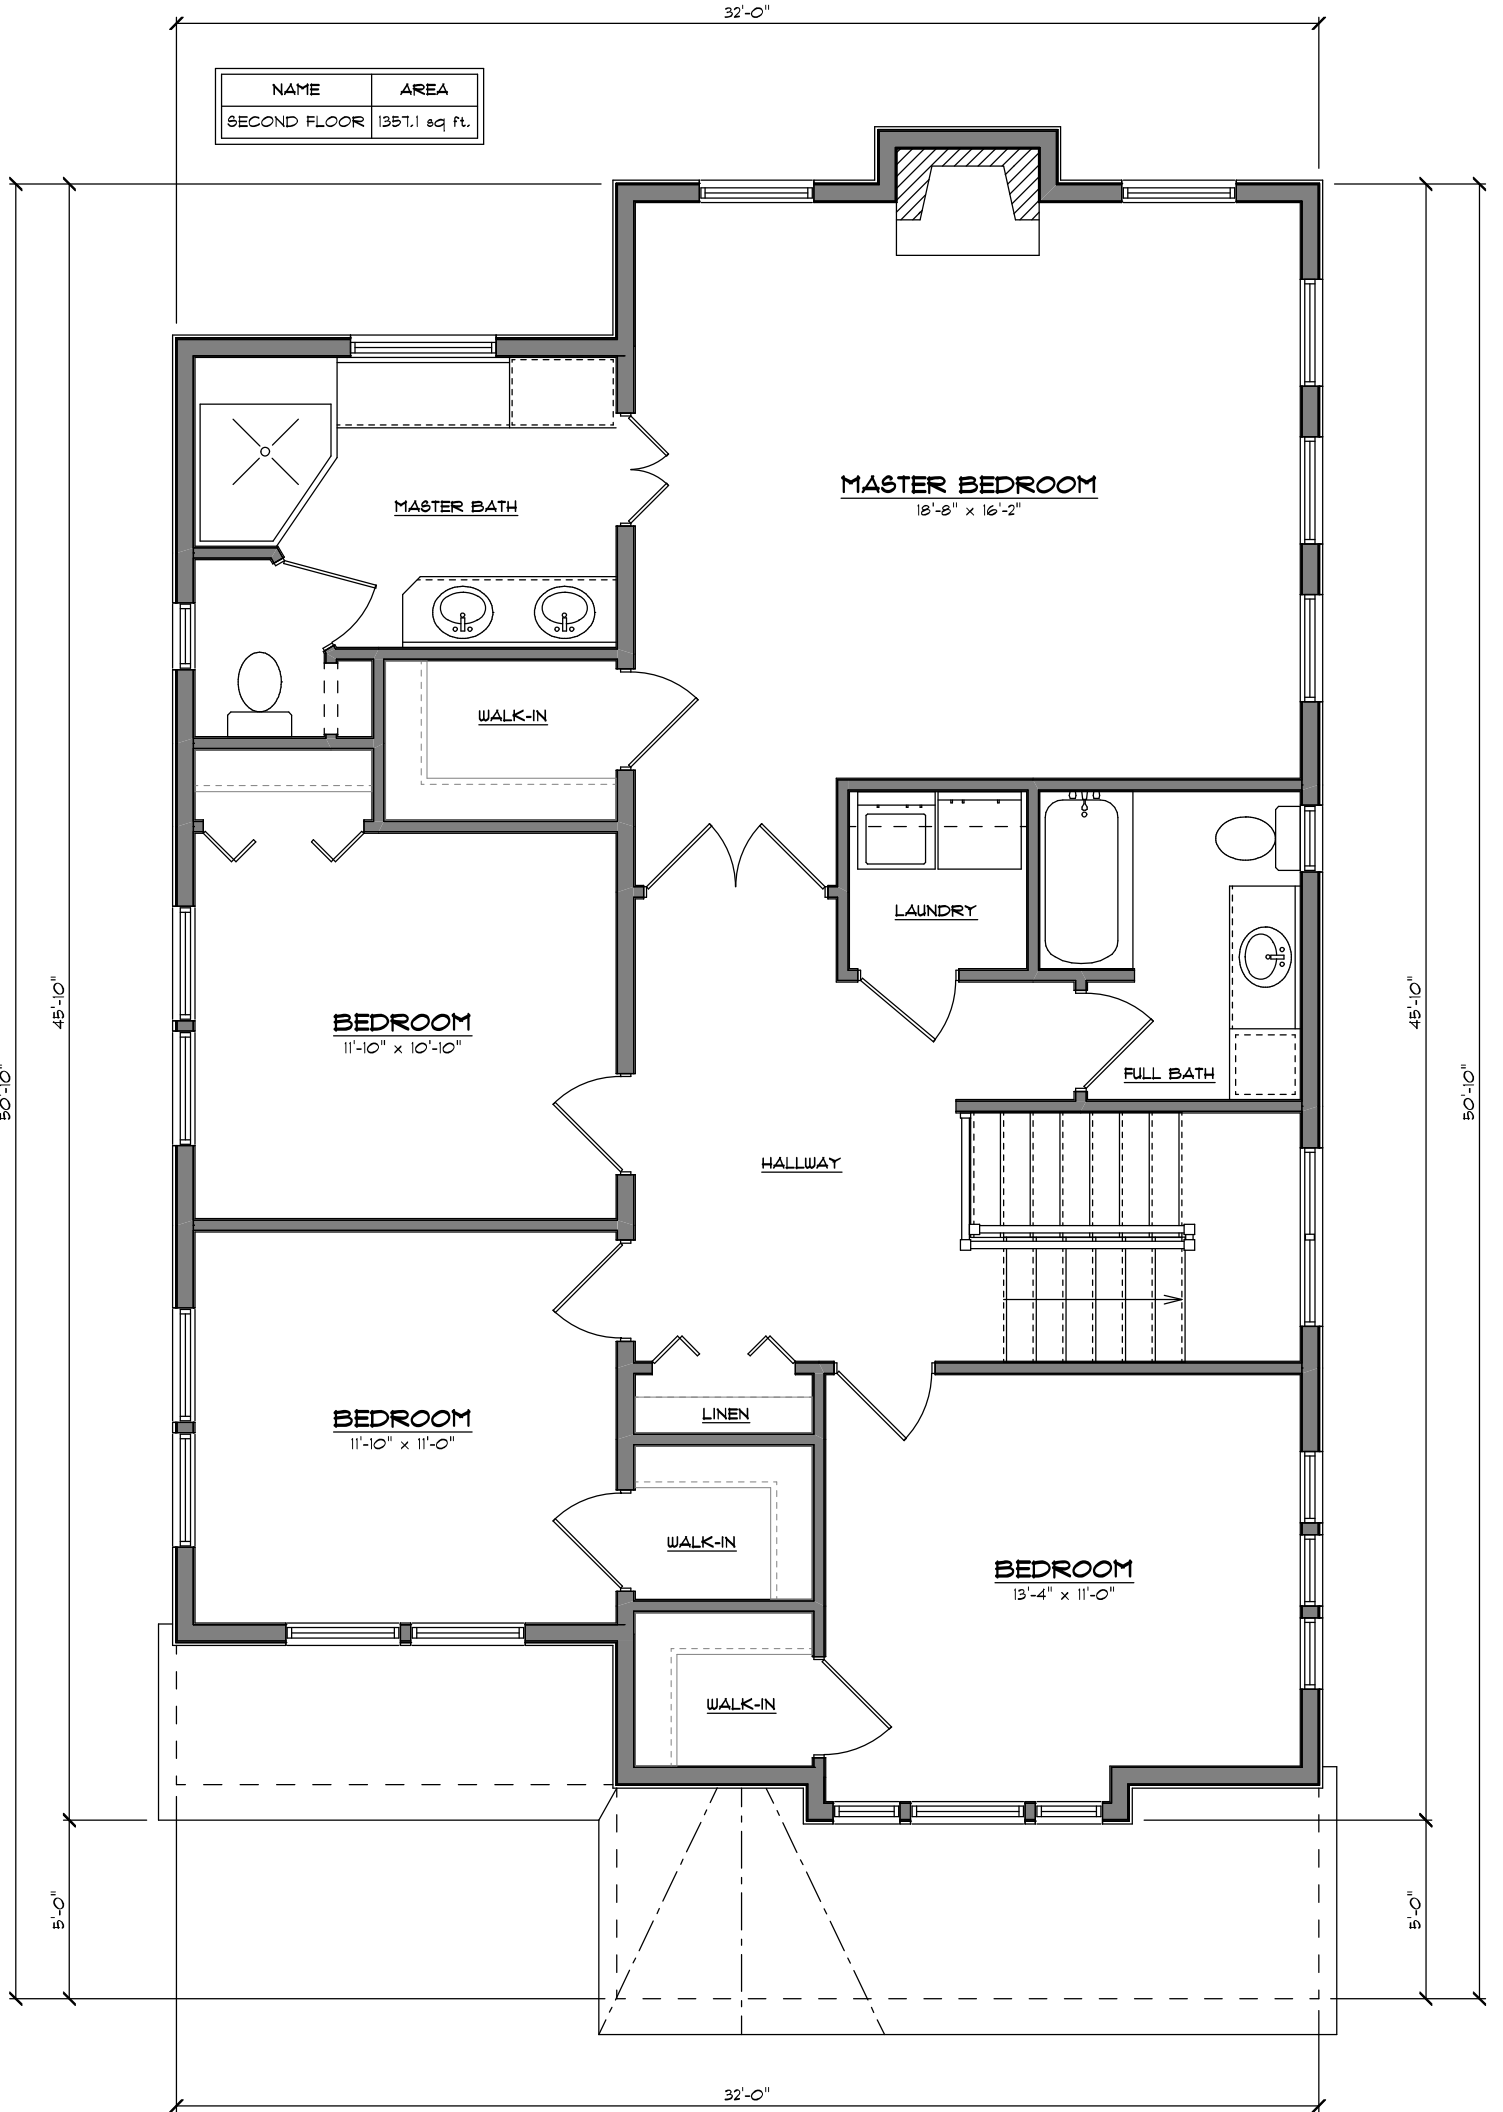

NAME	AREA
SECOND FLOOR	1357.1 sq. ft.

MASTER BEDROOM
18'-8" x 16'-2"

MASTER BATH

WALK-IN

BEDROOM
11'-10" x 10'-10"

LAUNDRY

FULL BATH

HALLWAY

BEDROOM
11'-10" x 11'-0"

LINEN

WALK-IN

BEDROOM
13'-4" x 11'-0"

WALK-IN

32'-0"

50'-10"

45'-10"

5'-0"

45'-10"

50'-10"

5'-0"