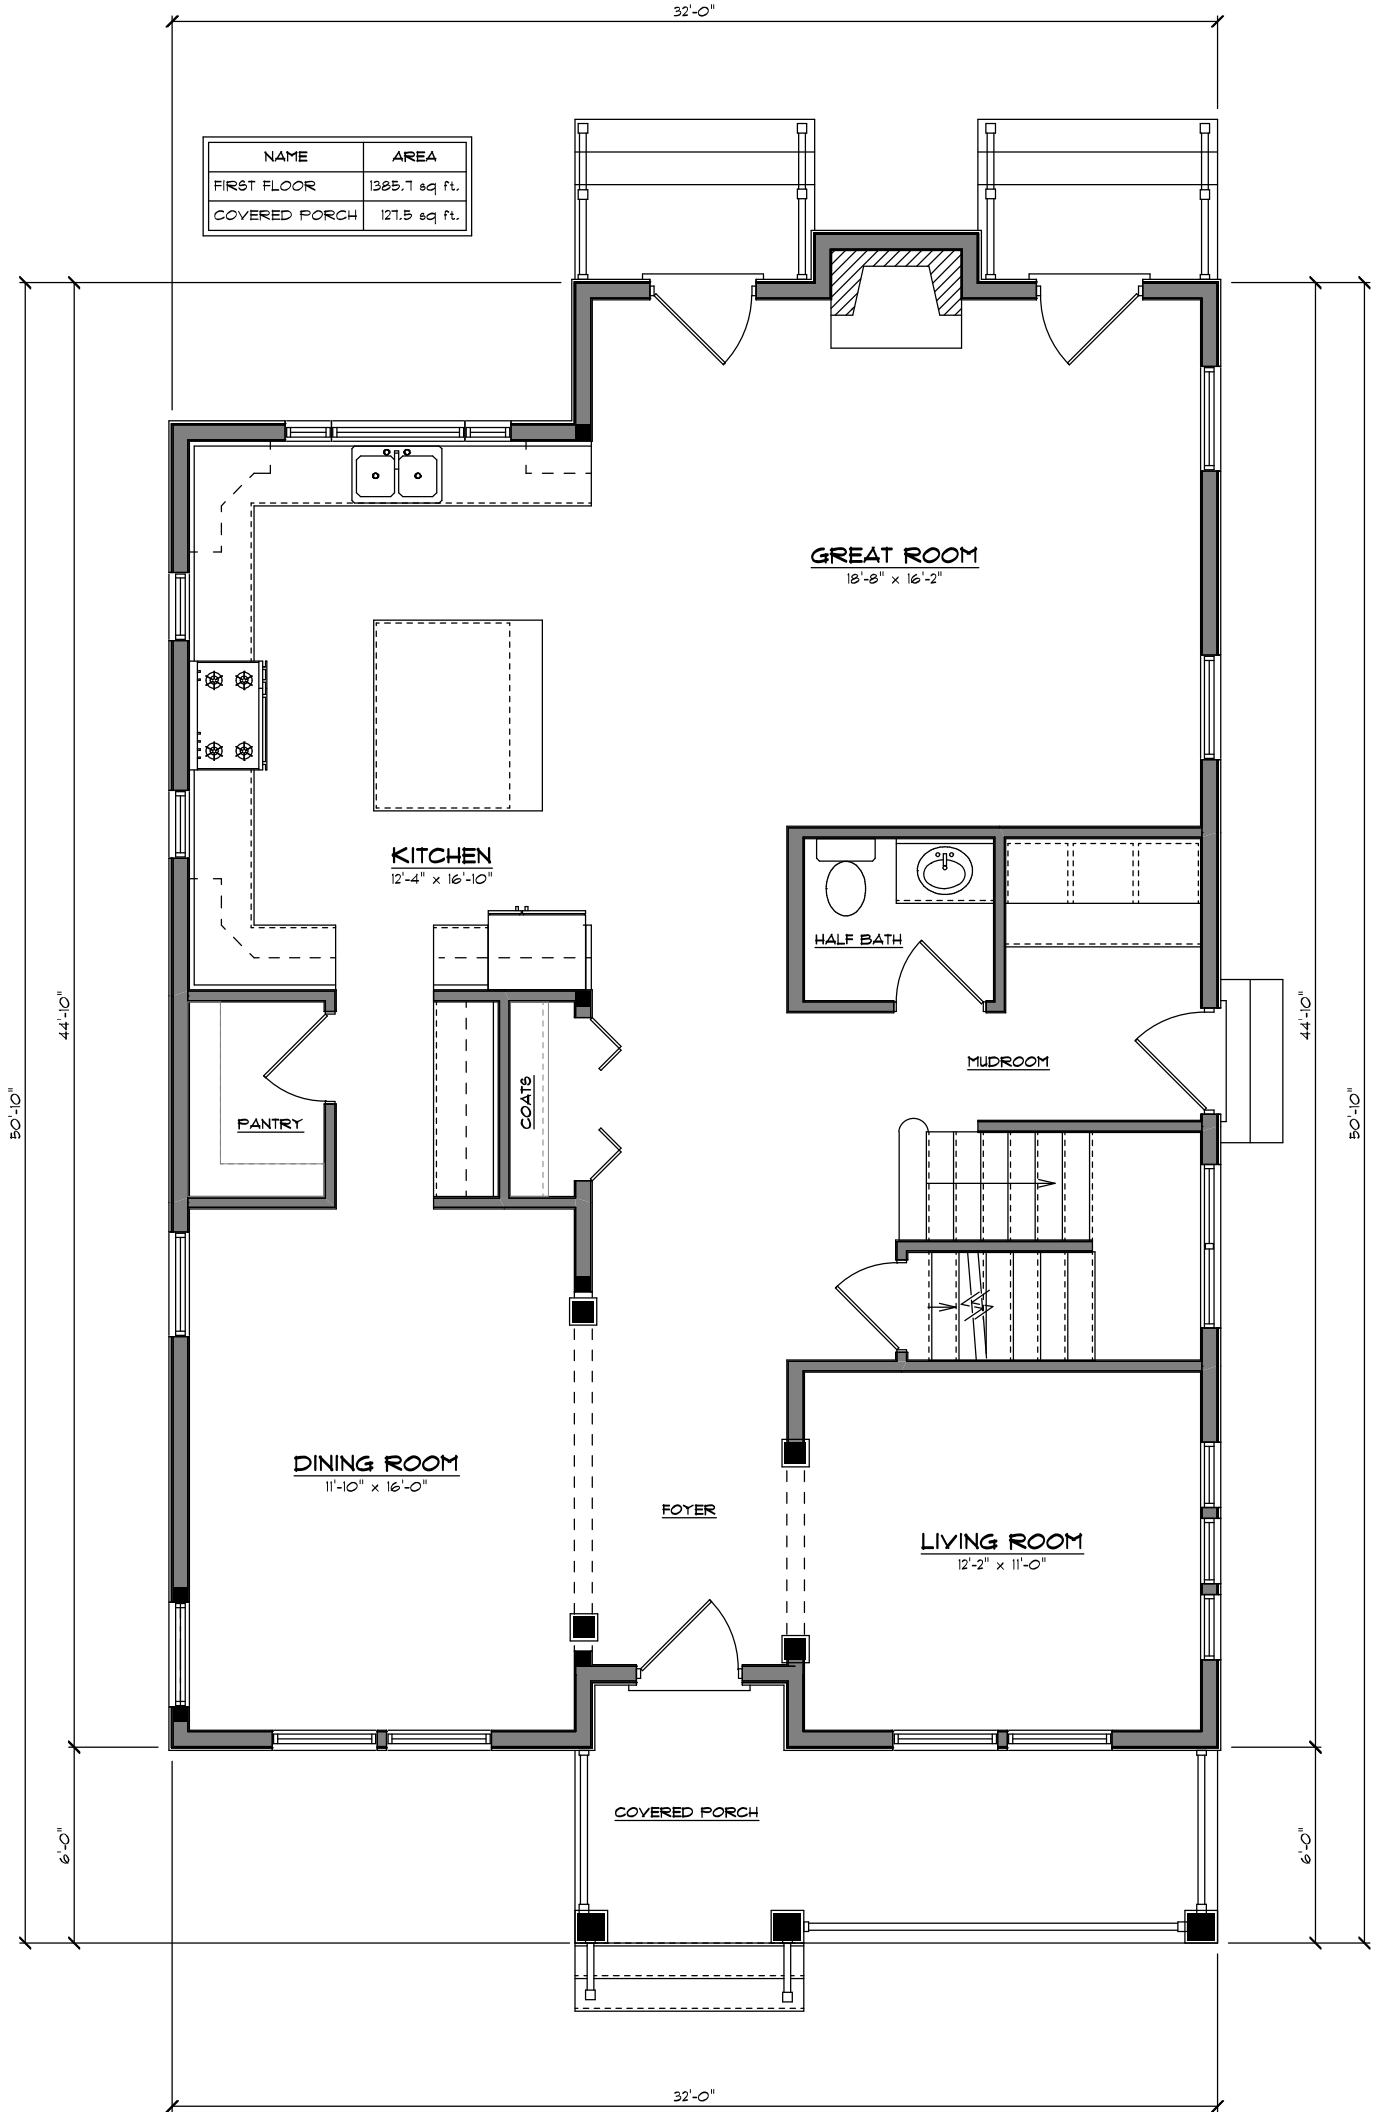

NAME	AREA
FIRST FLOOR	1385.7 sq. ft.
COVERED PORCH	127.5 sq. ft.

GREAT ROOM
18'-8" x 16'-2"

KITCHEN
12'-4" x 16'-10"

PANTRY

COATS

HALF BATH

MUDROOM

DINING ROOM
11'-10" x 16'-0"

FOYER

LIVING ROOM
12'-2" x 11'-0"

COVERED PORCH

44'-10"

50'-10"

6'-0"

44'-10"

50'-10"

6'-0"

32'-0"