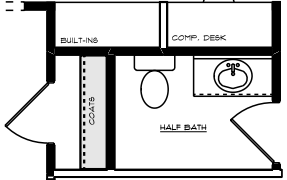

81'-10"

47'-9"

81'-10"

81'-10"