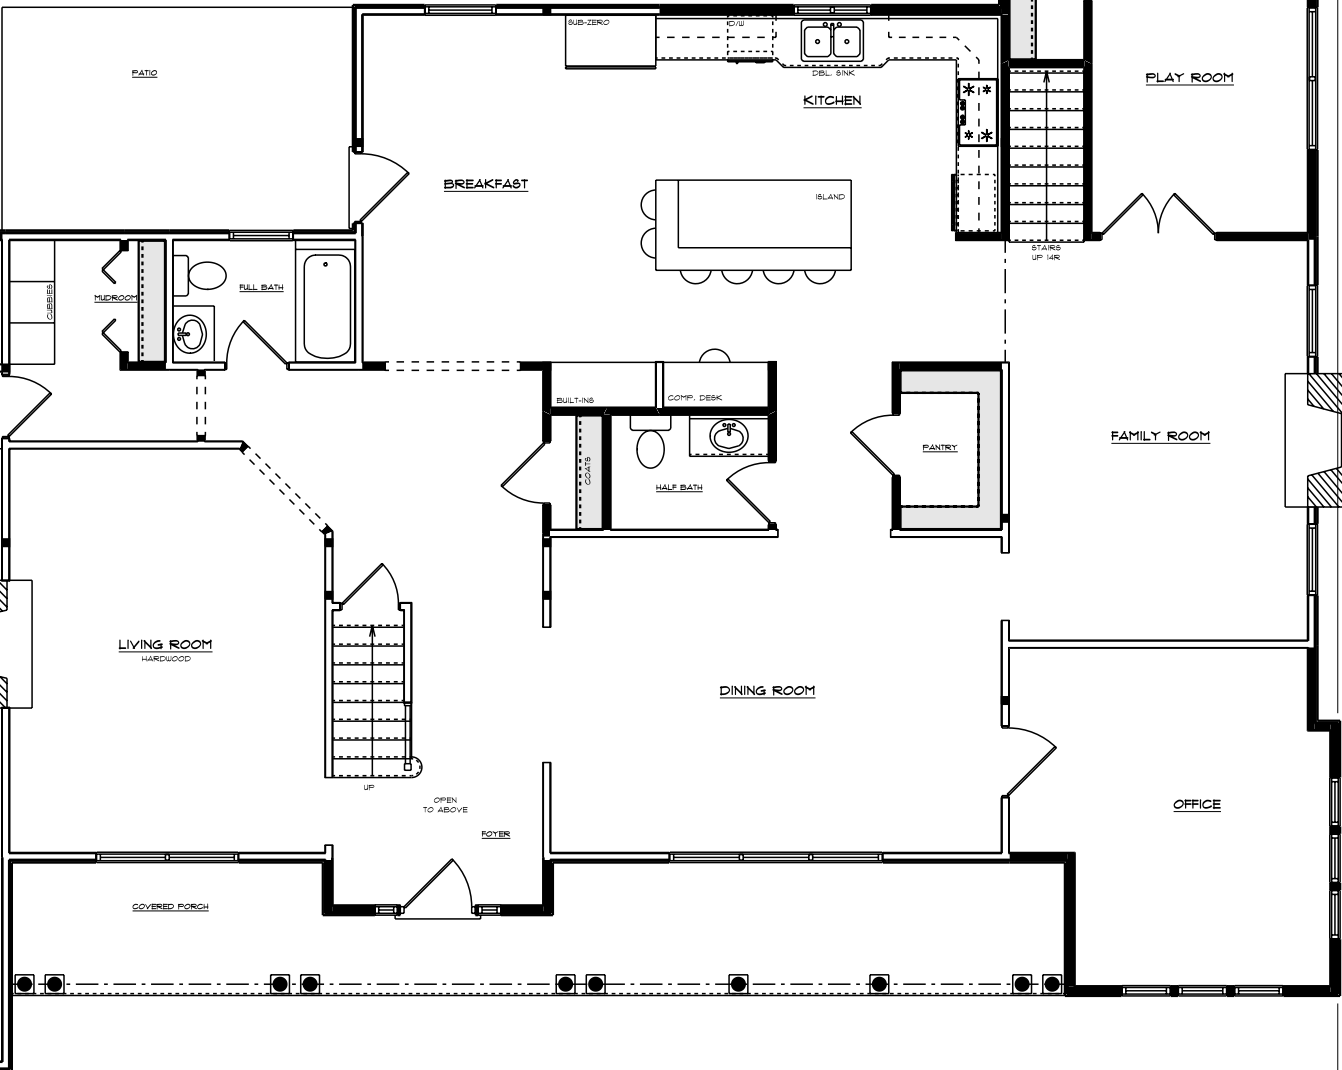

81'-10"

47'-9"

81'-10"

81'-10"