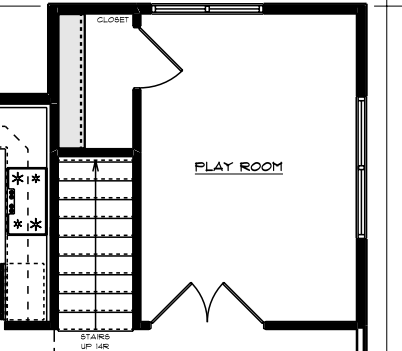

81'-10"

47'-9"

81'-10"

81'-10"