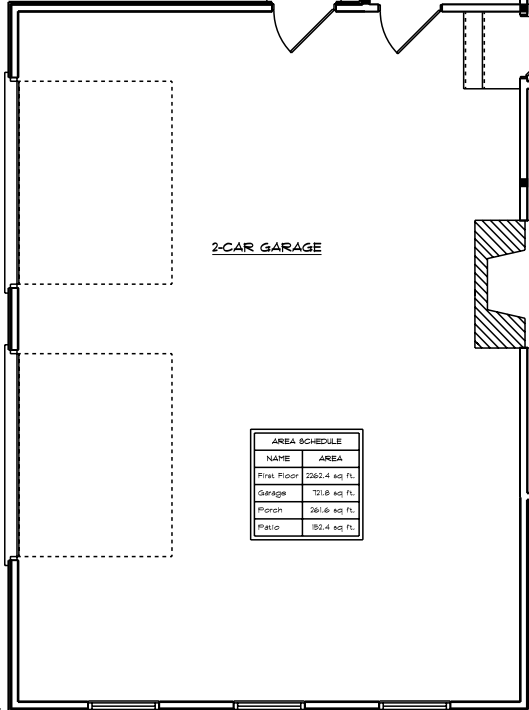

81'-10"

47'-9"

81'-10"

81'-10"