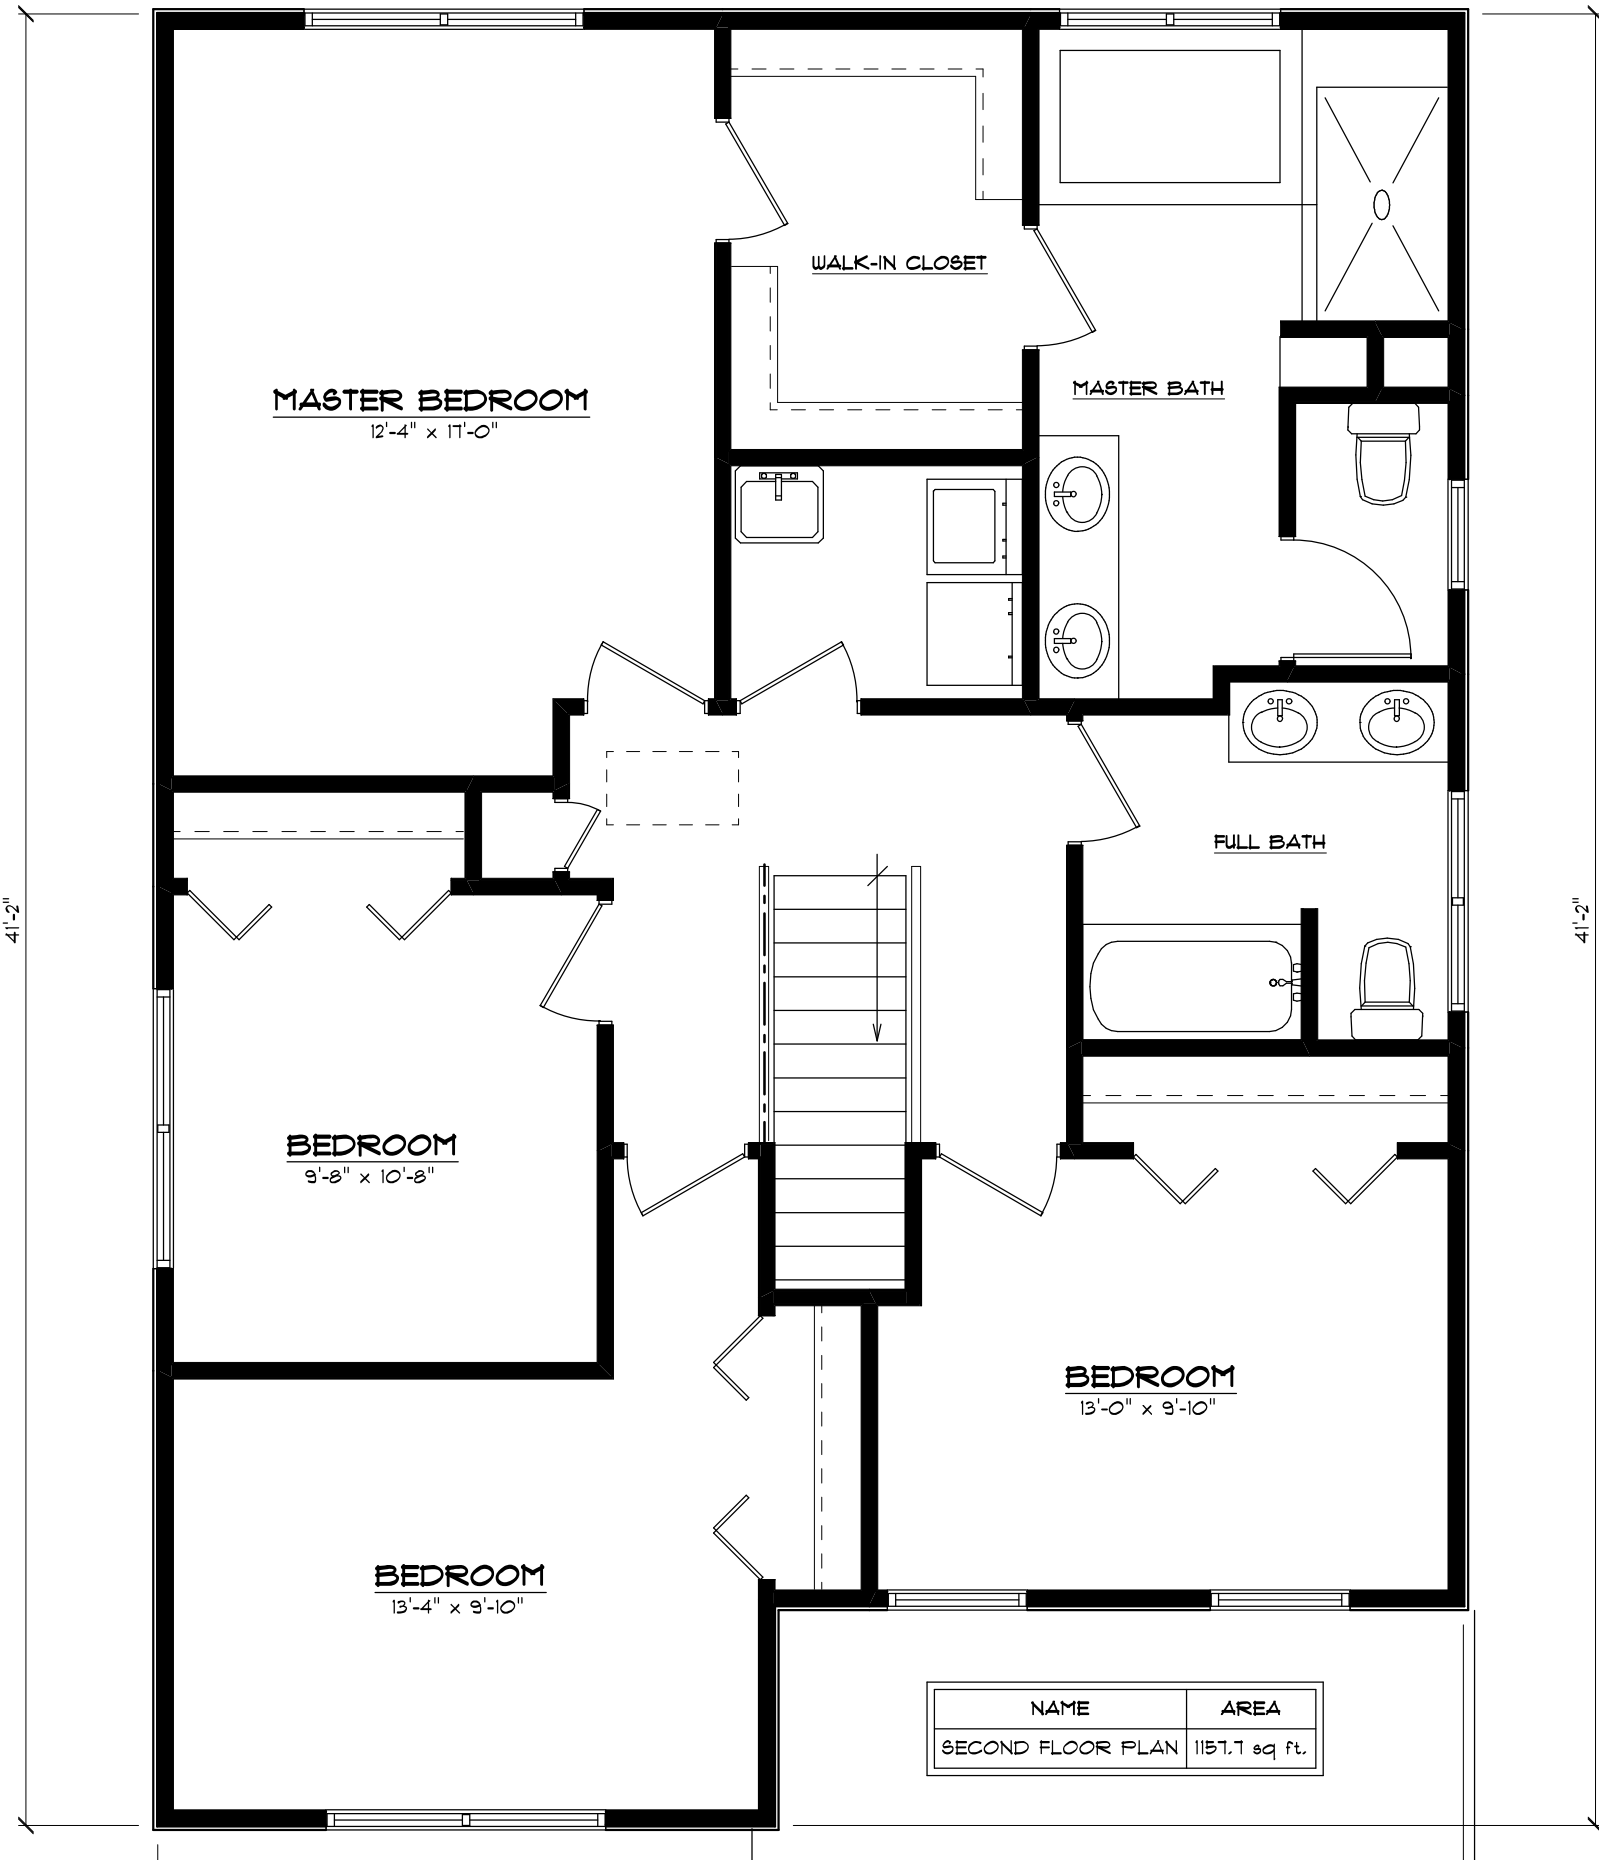

29'-8"

MASTER BEDROOM
12'-4" x 11'-0"

WALK-IN CLOSET

MASTER BATH

BEDROOM
9'-8" x 10'-8"

FULL BATH

BEDROOM
13'-0" x 9'-10"

BEDROOM
13'-4" x 9'-10"

NAME	AREA
SECOND FLOOR PLAN	1157.1 sq ft.

29'-8"

41'-2"

41'-2"