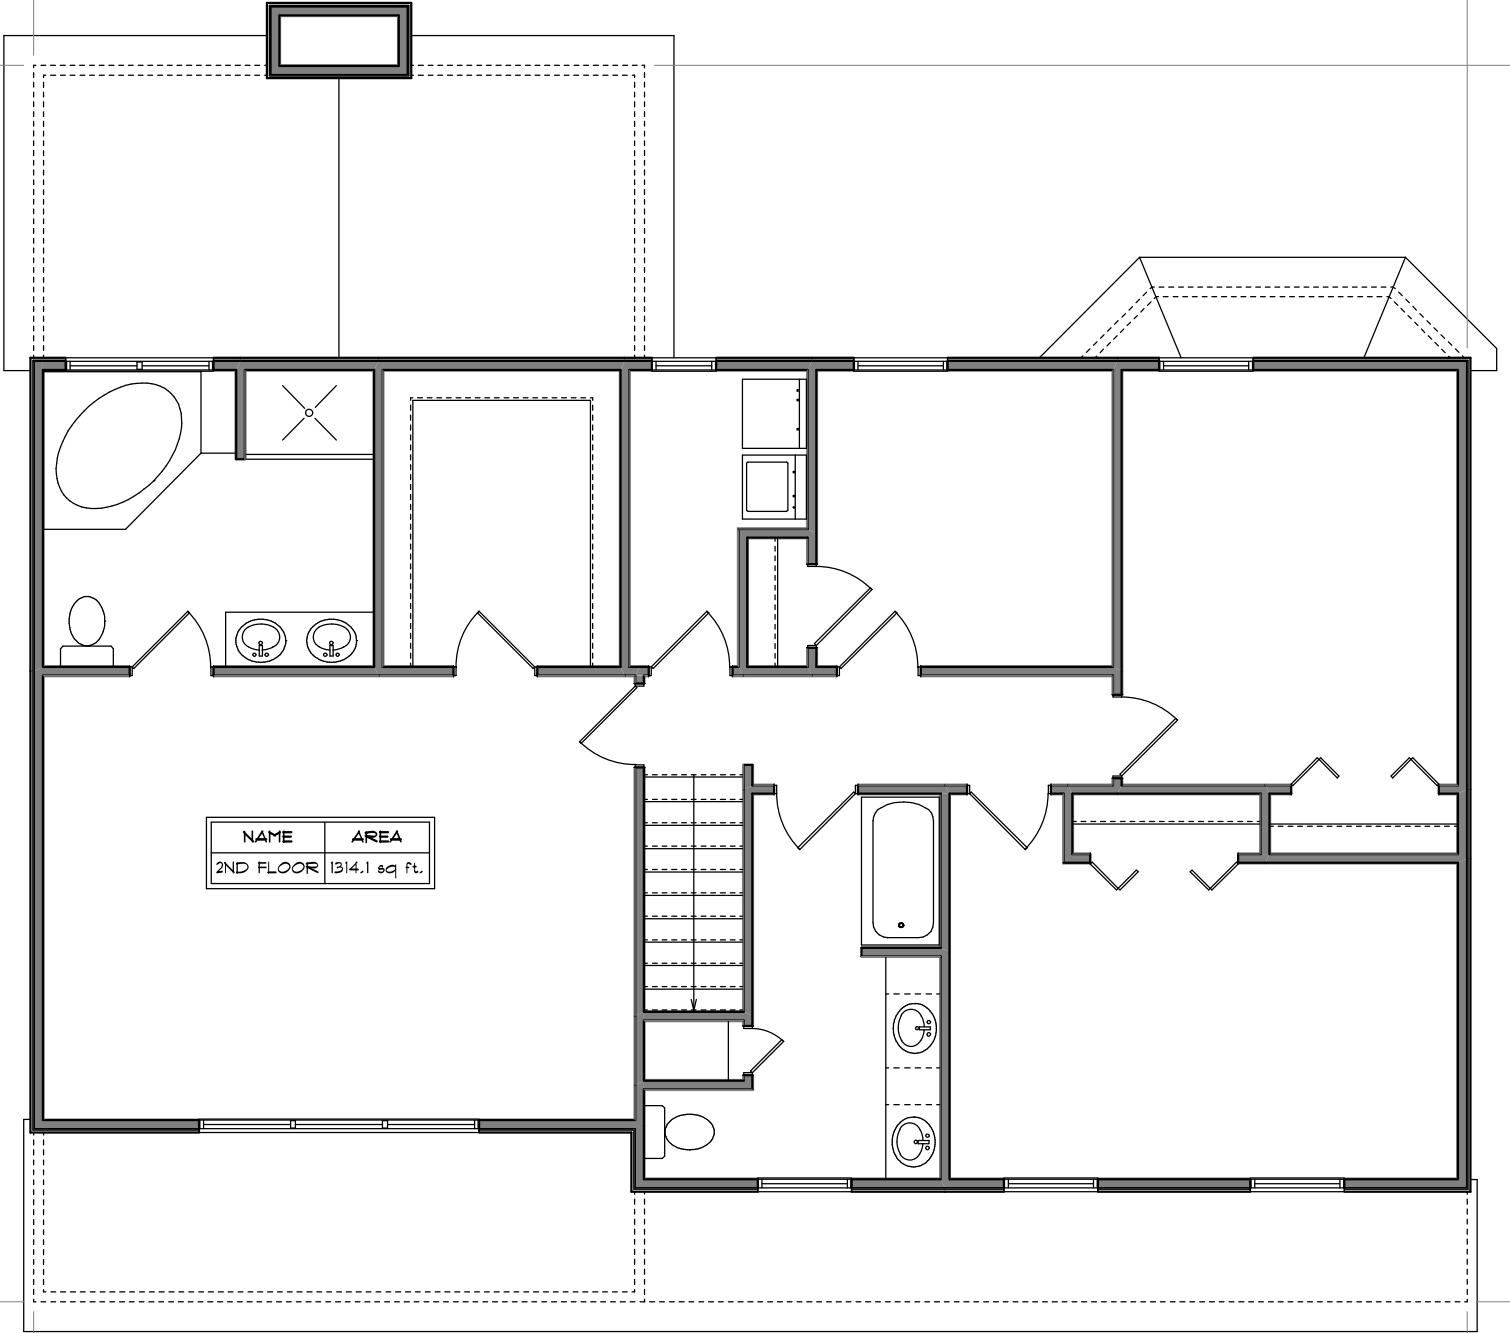

48'-6"

NAME	AREA
2ND FLOOR	1314.1 sq. ft.

1287.8 SF

48'-6"

41'-0"