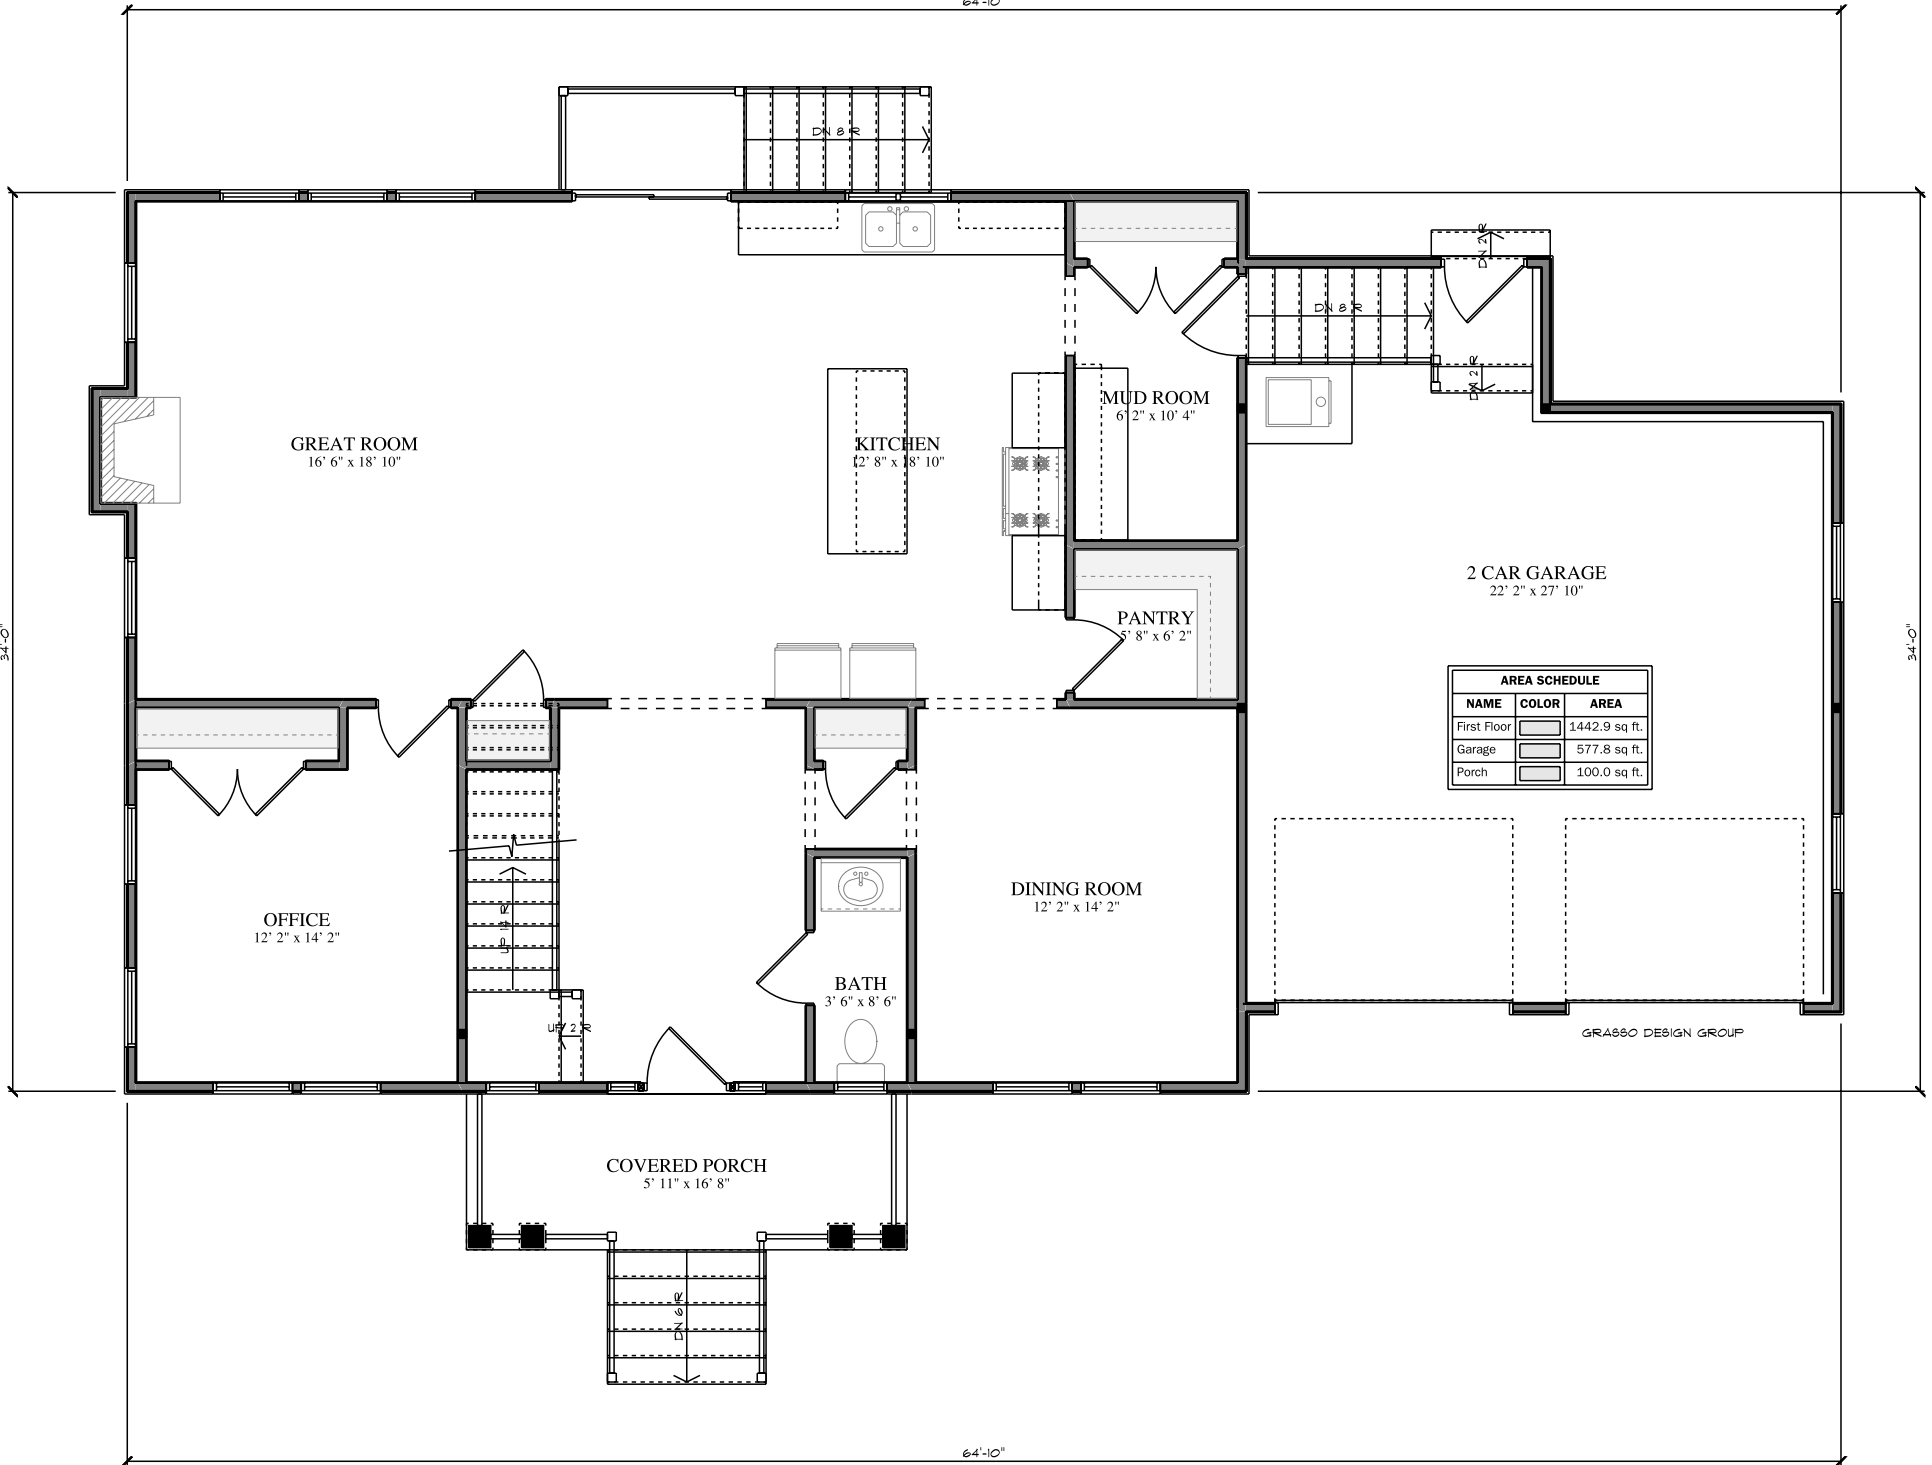

64'-10"

34'-0"

34'-0"

64'-10"

AREA SCHEDULE		
NAME	COLOR	AREA
First Floor		1442.9 sq. ft.
Garage		577.8 sq. ft.
Porch		100.0 sq. ft.

GRASSO DESIGN GROUP