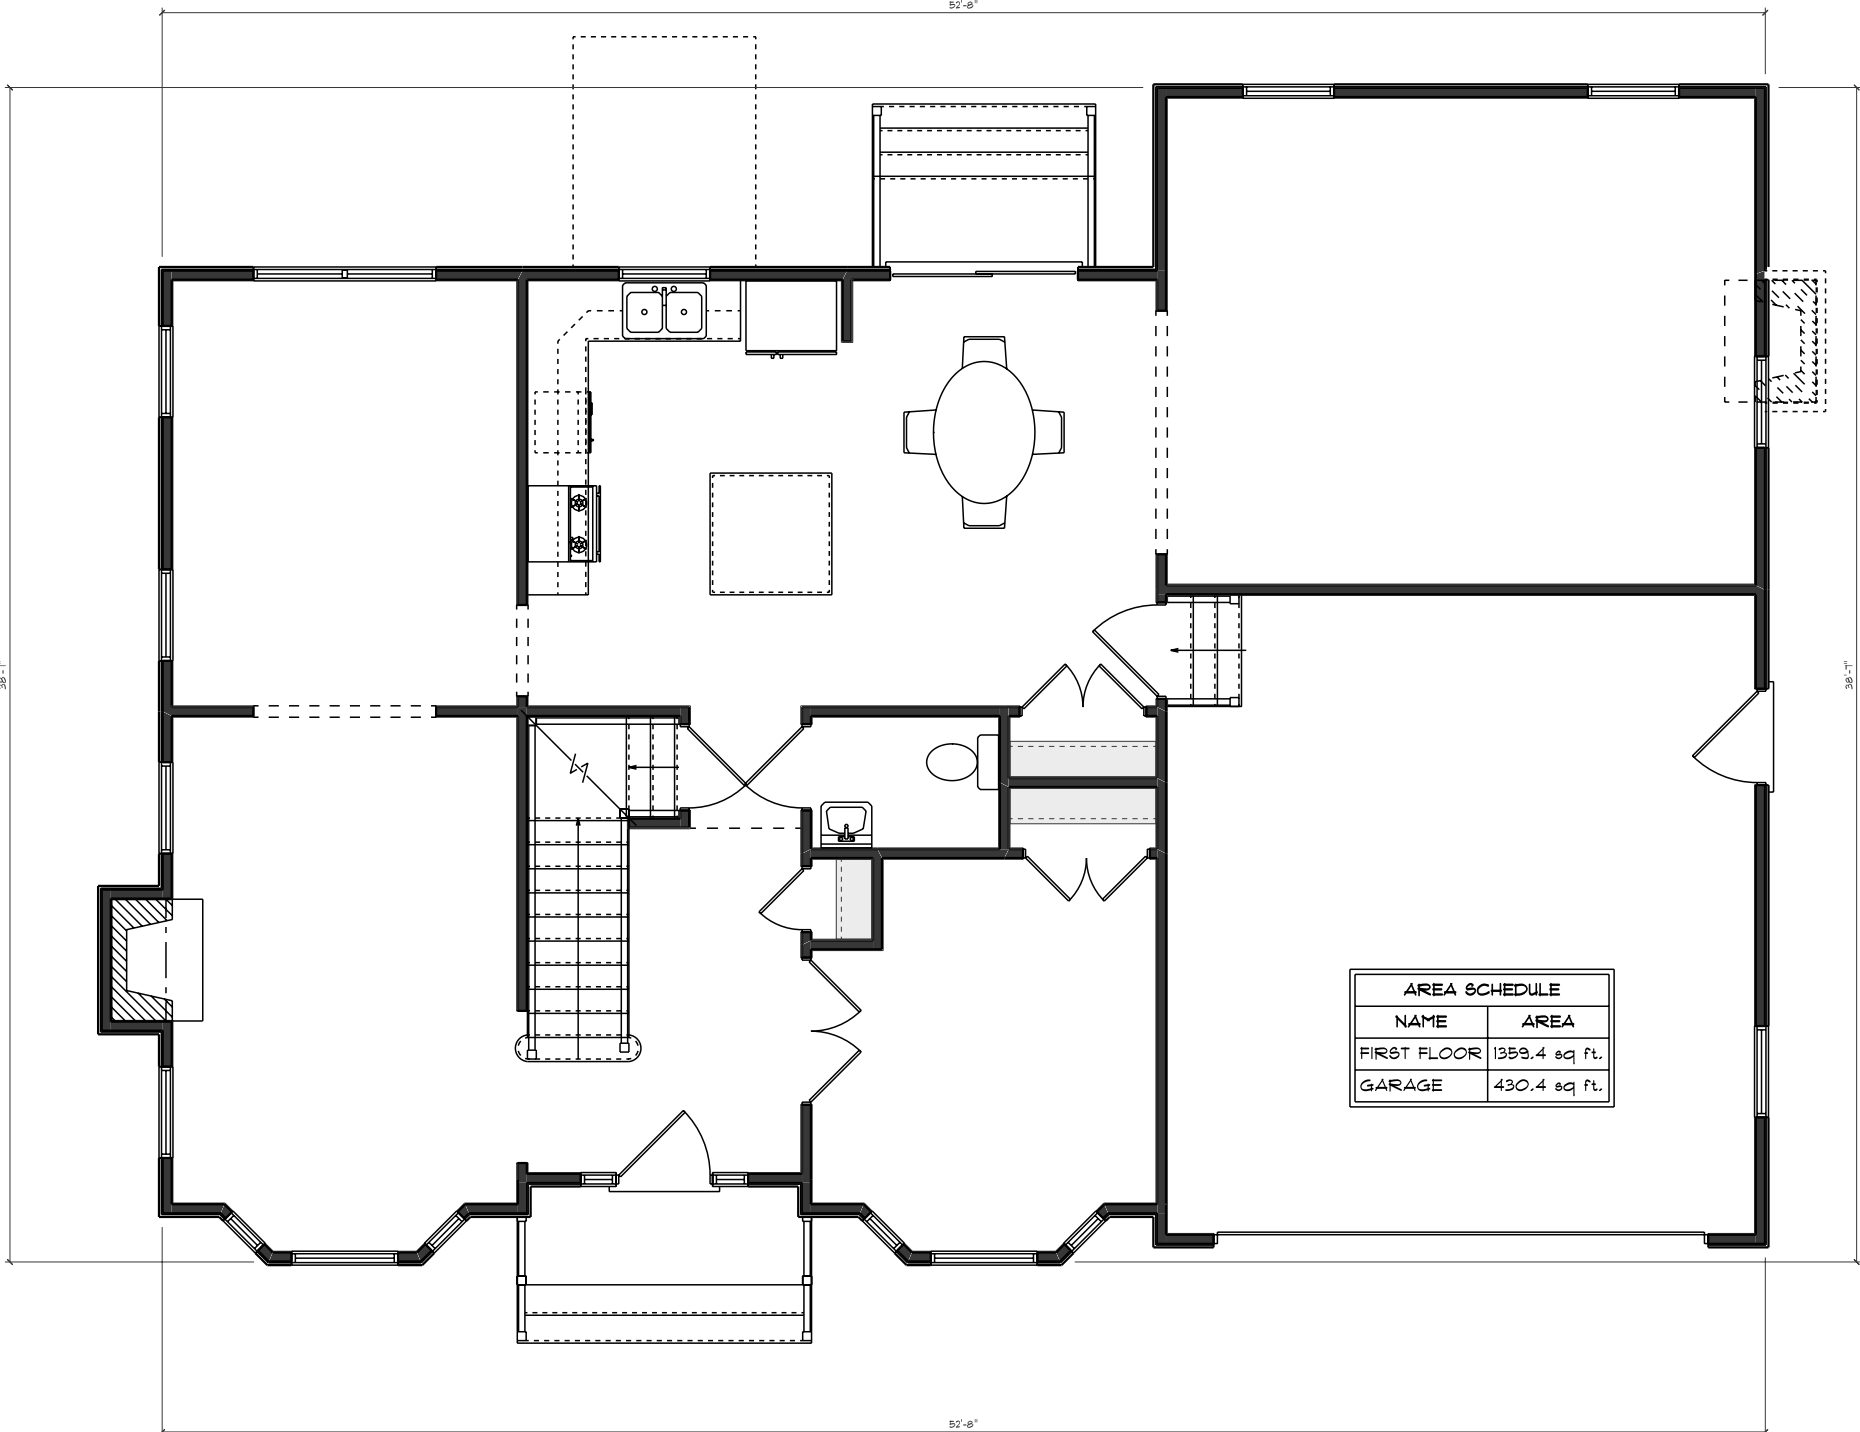

52'-8"

38'-11"

38'-11"

52'-8"

AREA SCHEDULE	
NAME	AREA
FIRST FLOOR	1359.4 sq ft.
GARAGE	430.4 sq ft.