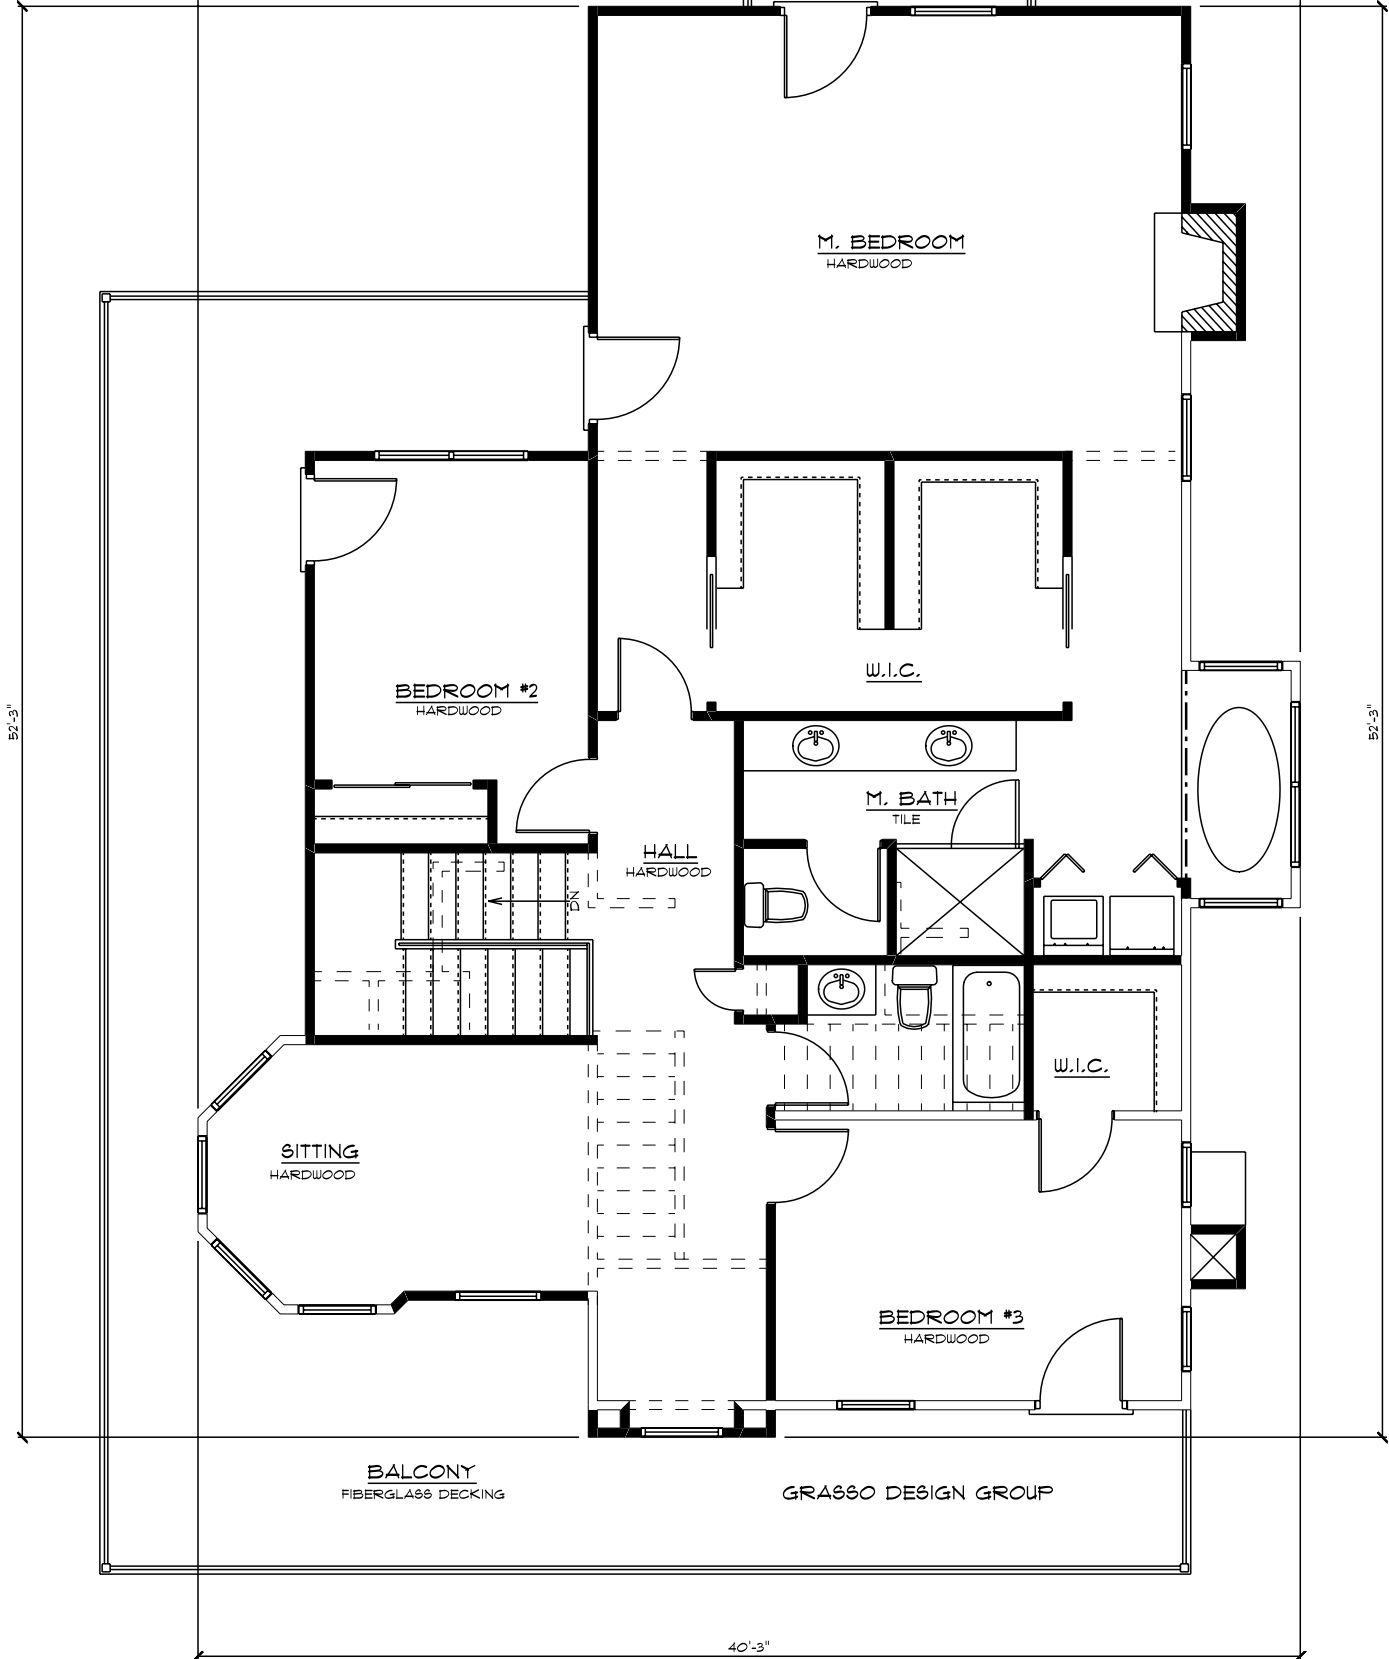

40'-3"

AREA SCHEDULE	
NAME	AREA
Second Floor	1522.6 sq ft.

BALCONY  
FIBERGLASS DECKING

GRASSO DESIGN GROUP

40'-3"

52'-3"

52'-3"