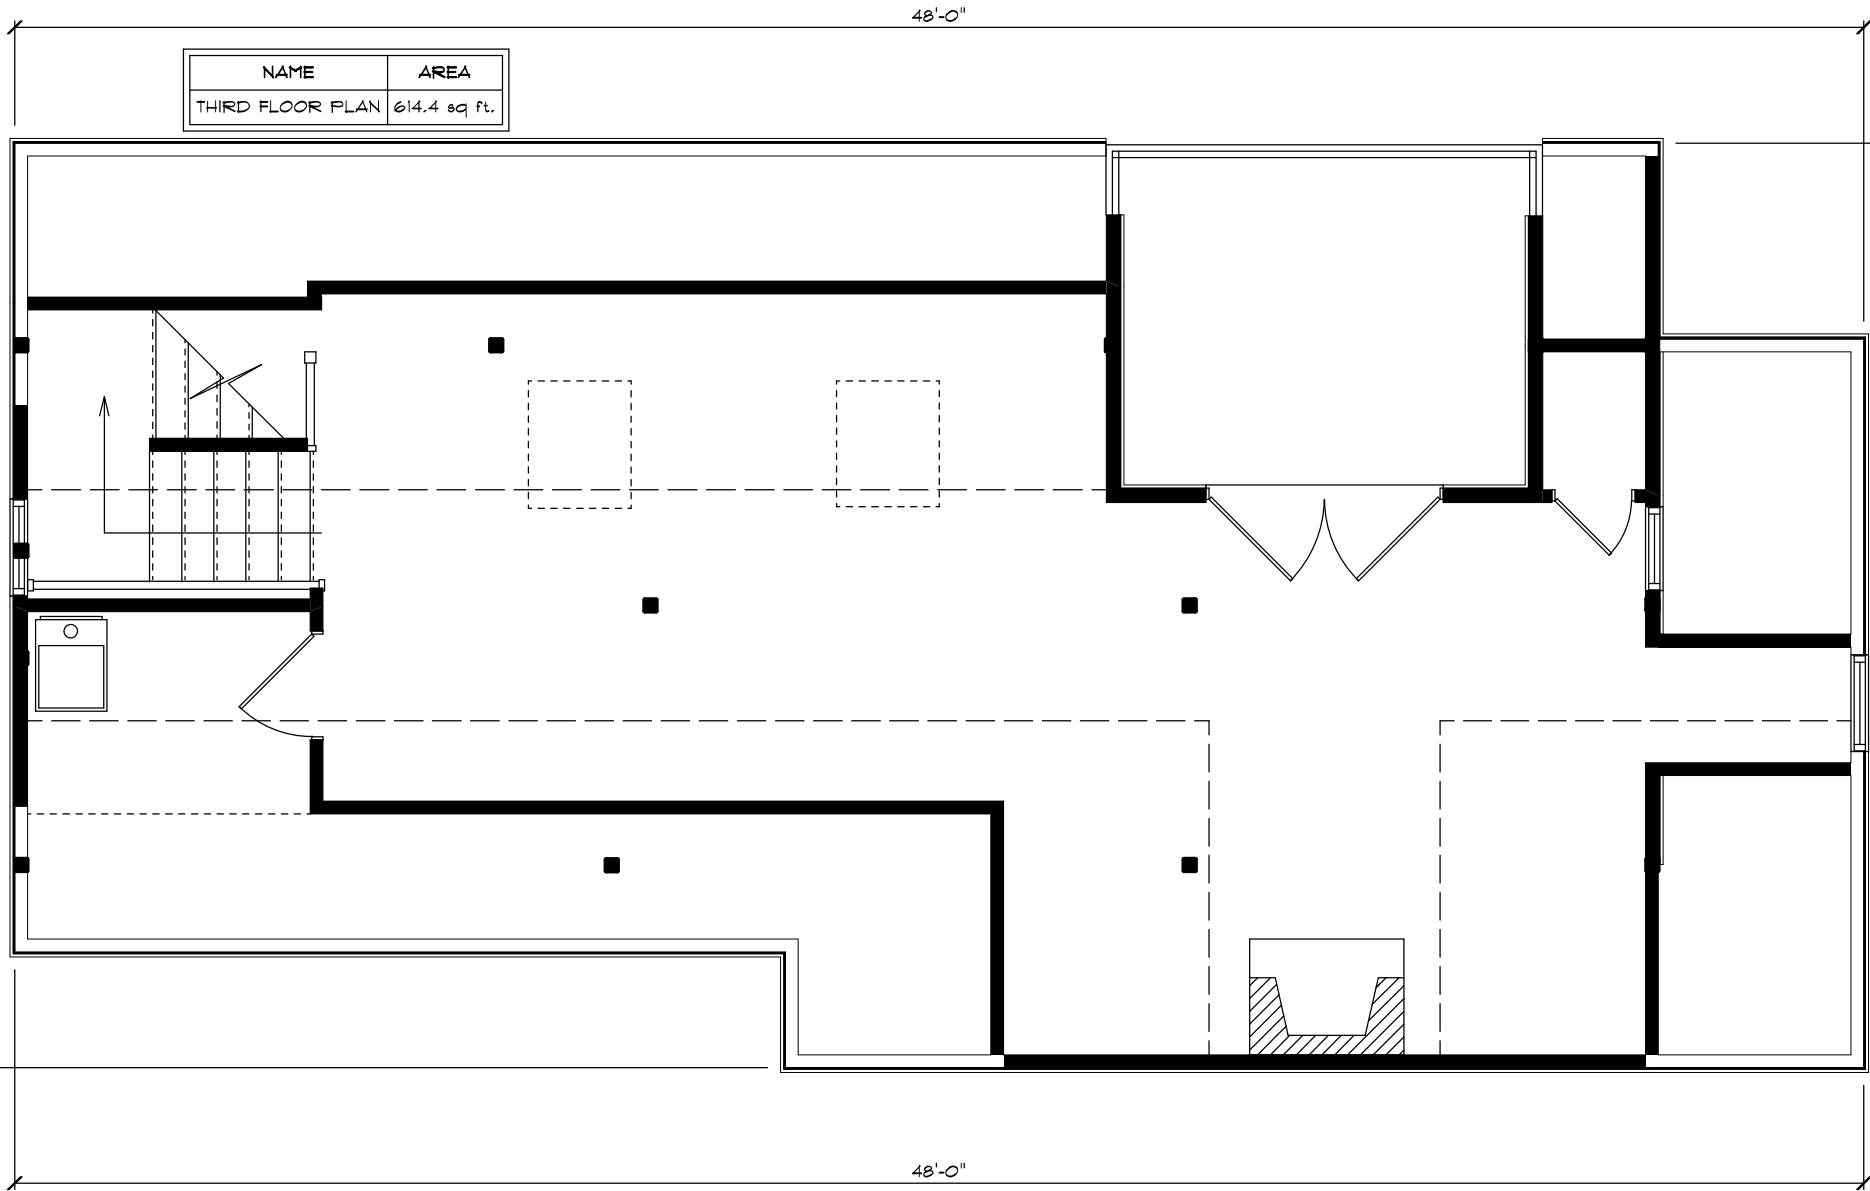

NAME	AREA
THIRD FLOOR PLAN	614.4 sq ft.

24'-0"

48'-0"

24'-0"

48'-0"