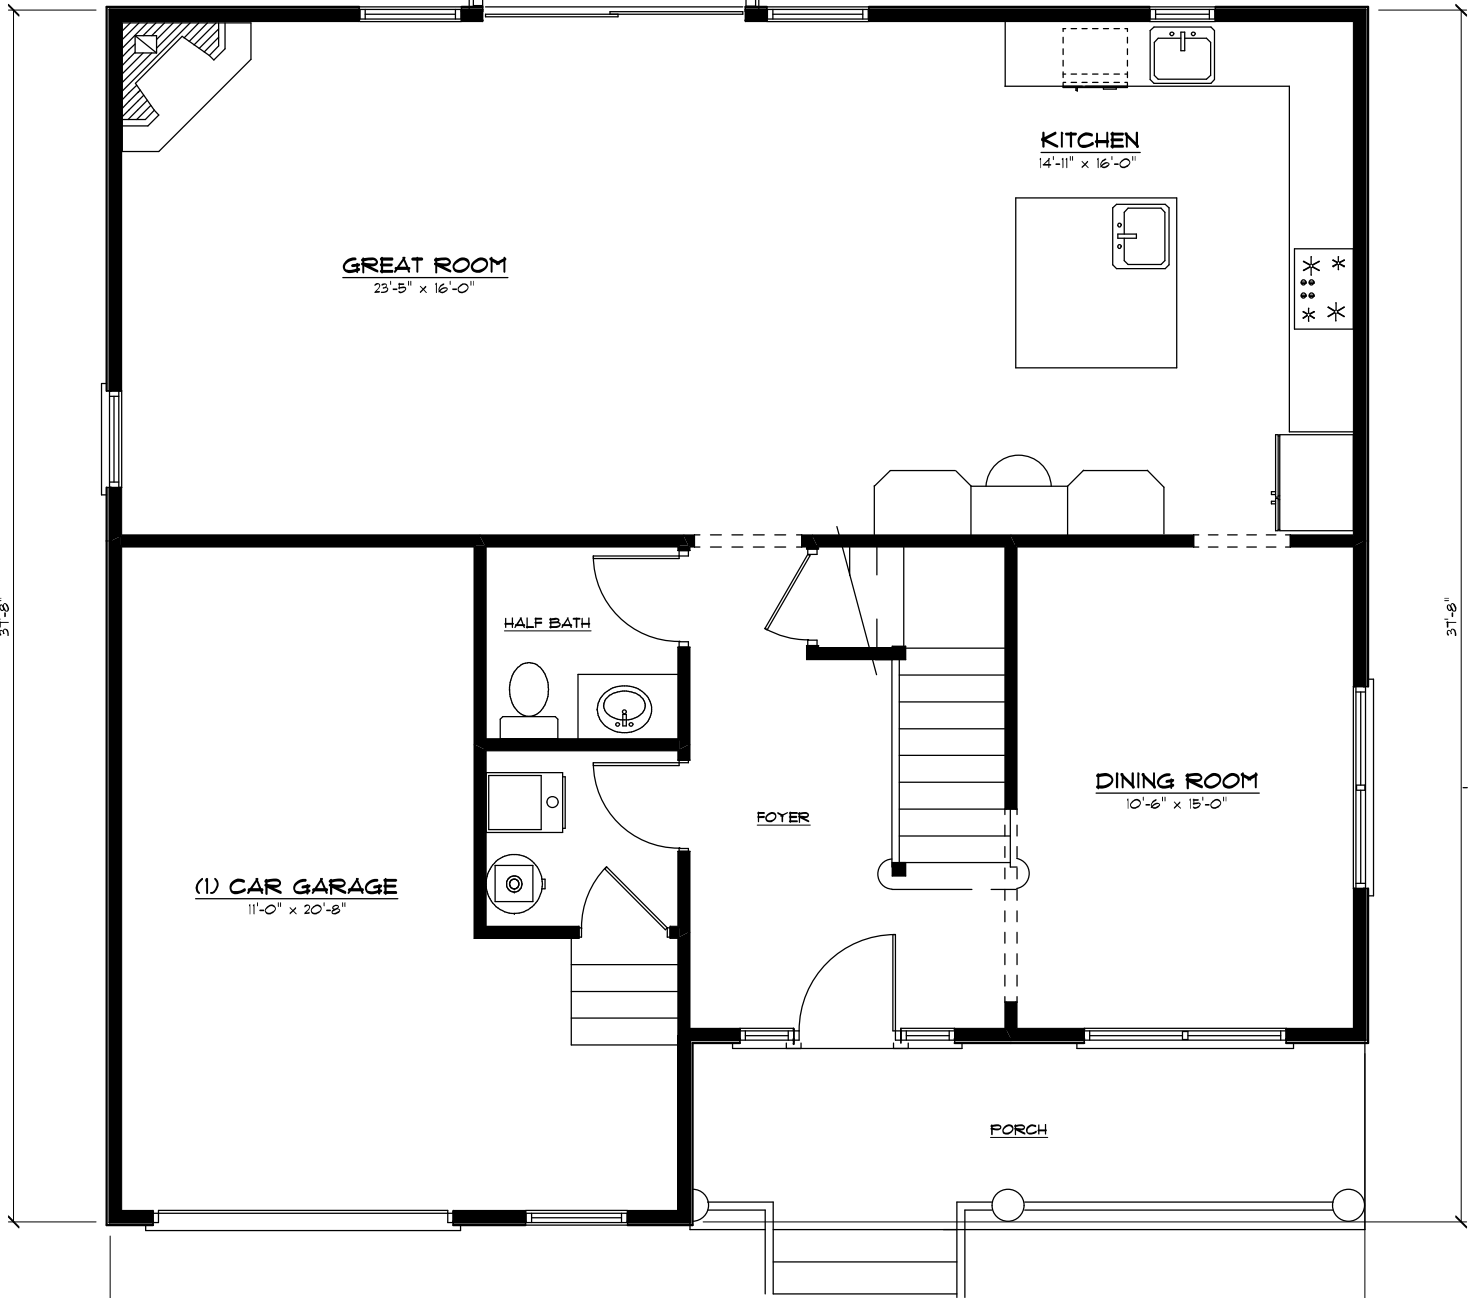

NAME	AREA
FIRST FLOOR PLAN	1053.4 sq ft.
ATTACHED GARAGE	312.7 sq ft.

39'-0"

37'-8"

37'-8"