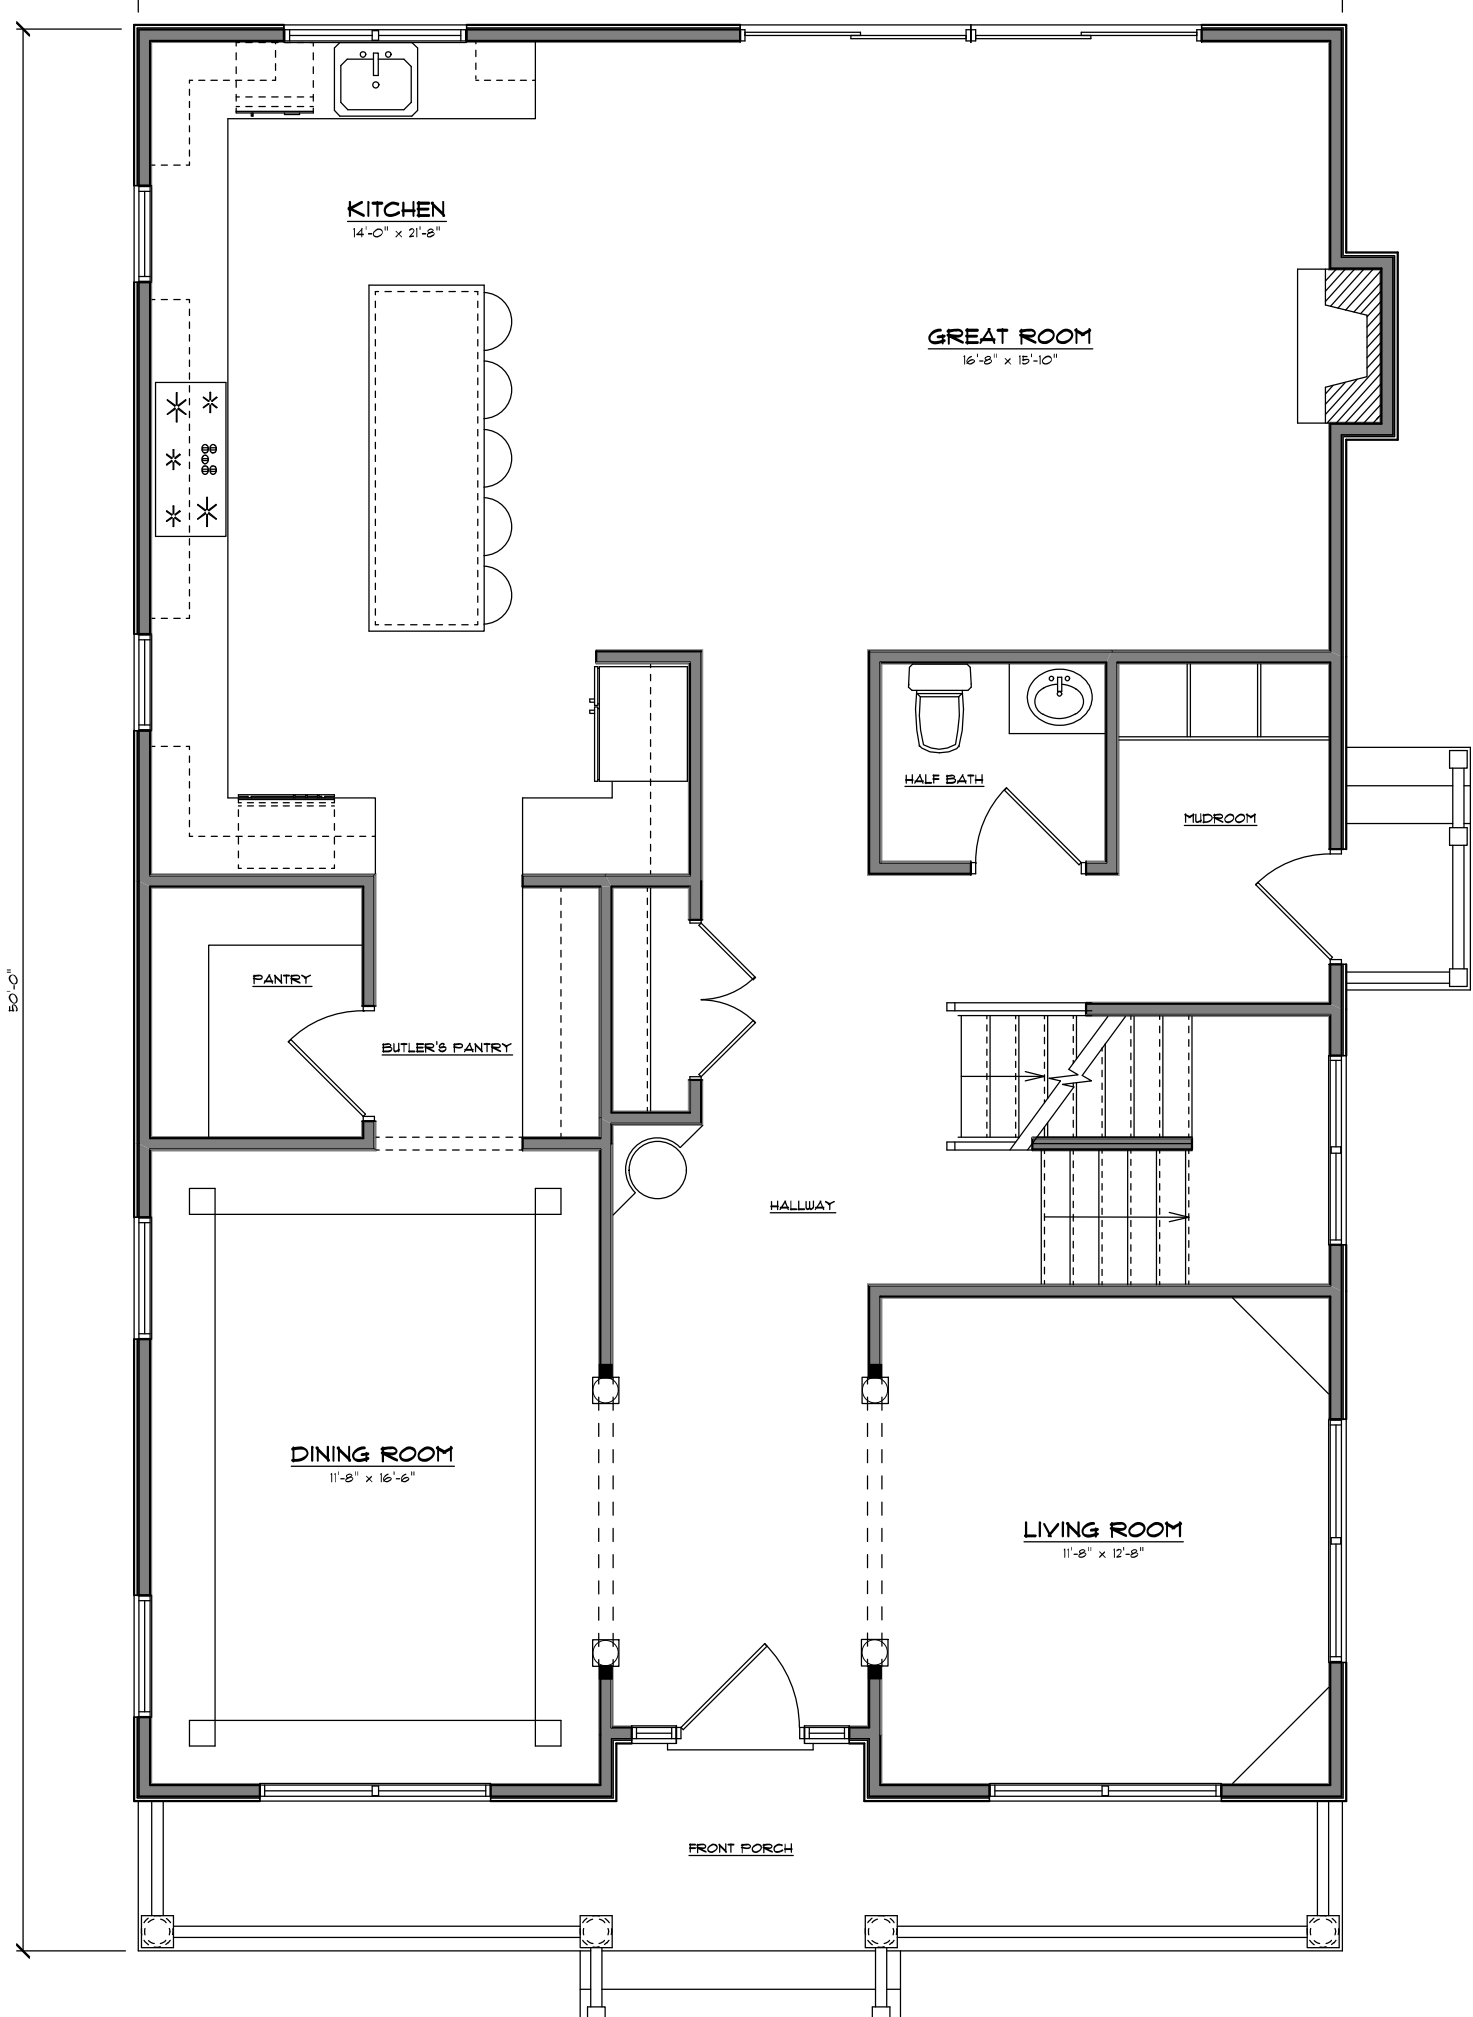

31'-4"

50'-0"

**KITCHEN**  
14'-0" x 21'-8"

**GREAT ROOM**  
16'-8" x 15'-10"

PANTRY

BUTLER'S PANTRY

**DINING ROOM**  
11'-8" x 16'-6"

HALF BATH

MUDROOM

HALLWAY

**LIVING ROOM**  
11'-8" x 12'-8"

FRONT PORCH