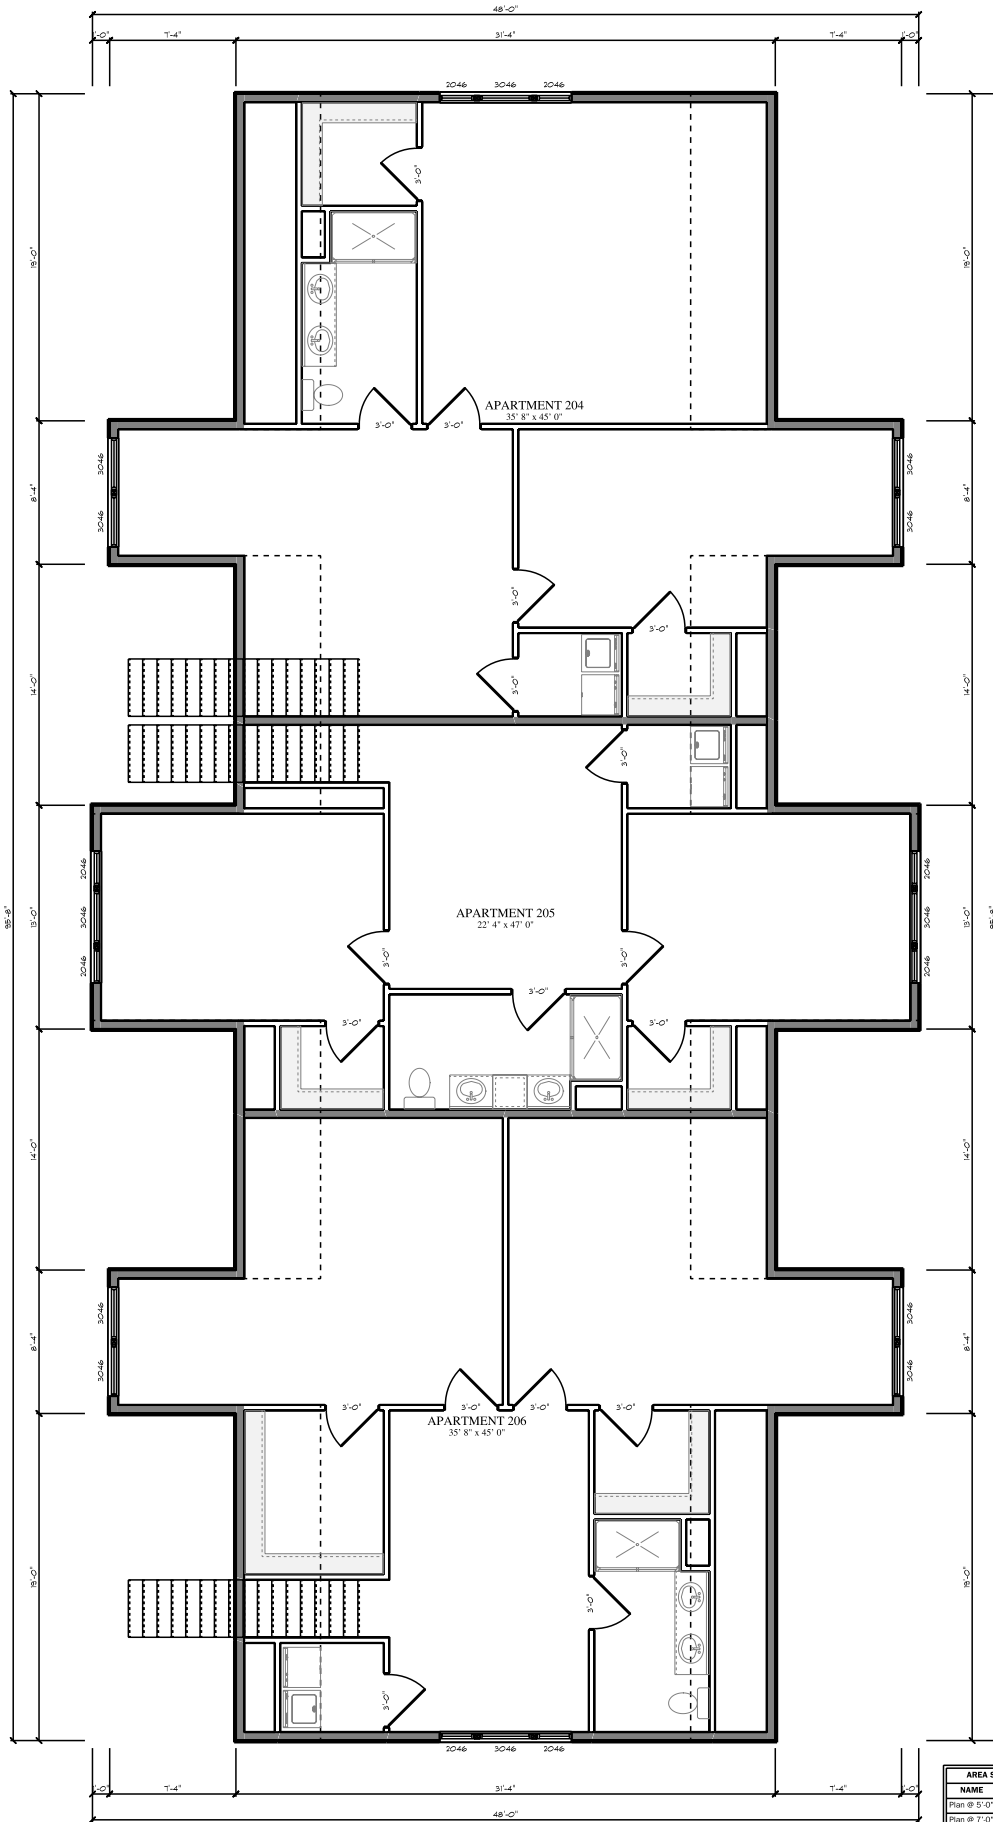

AREA SCHEDULE	
NAME	AREA
Plan @ 5'-0"	3095.2 sq ft.
Plan @ 7'-0"	2681.0 sq ft.