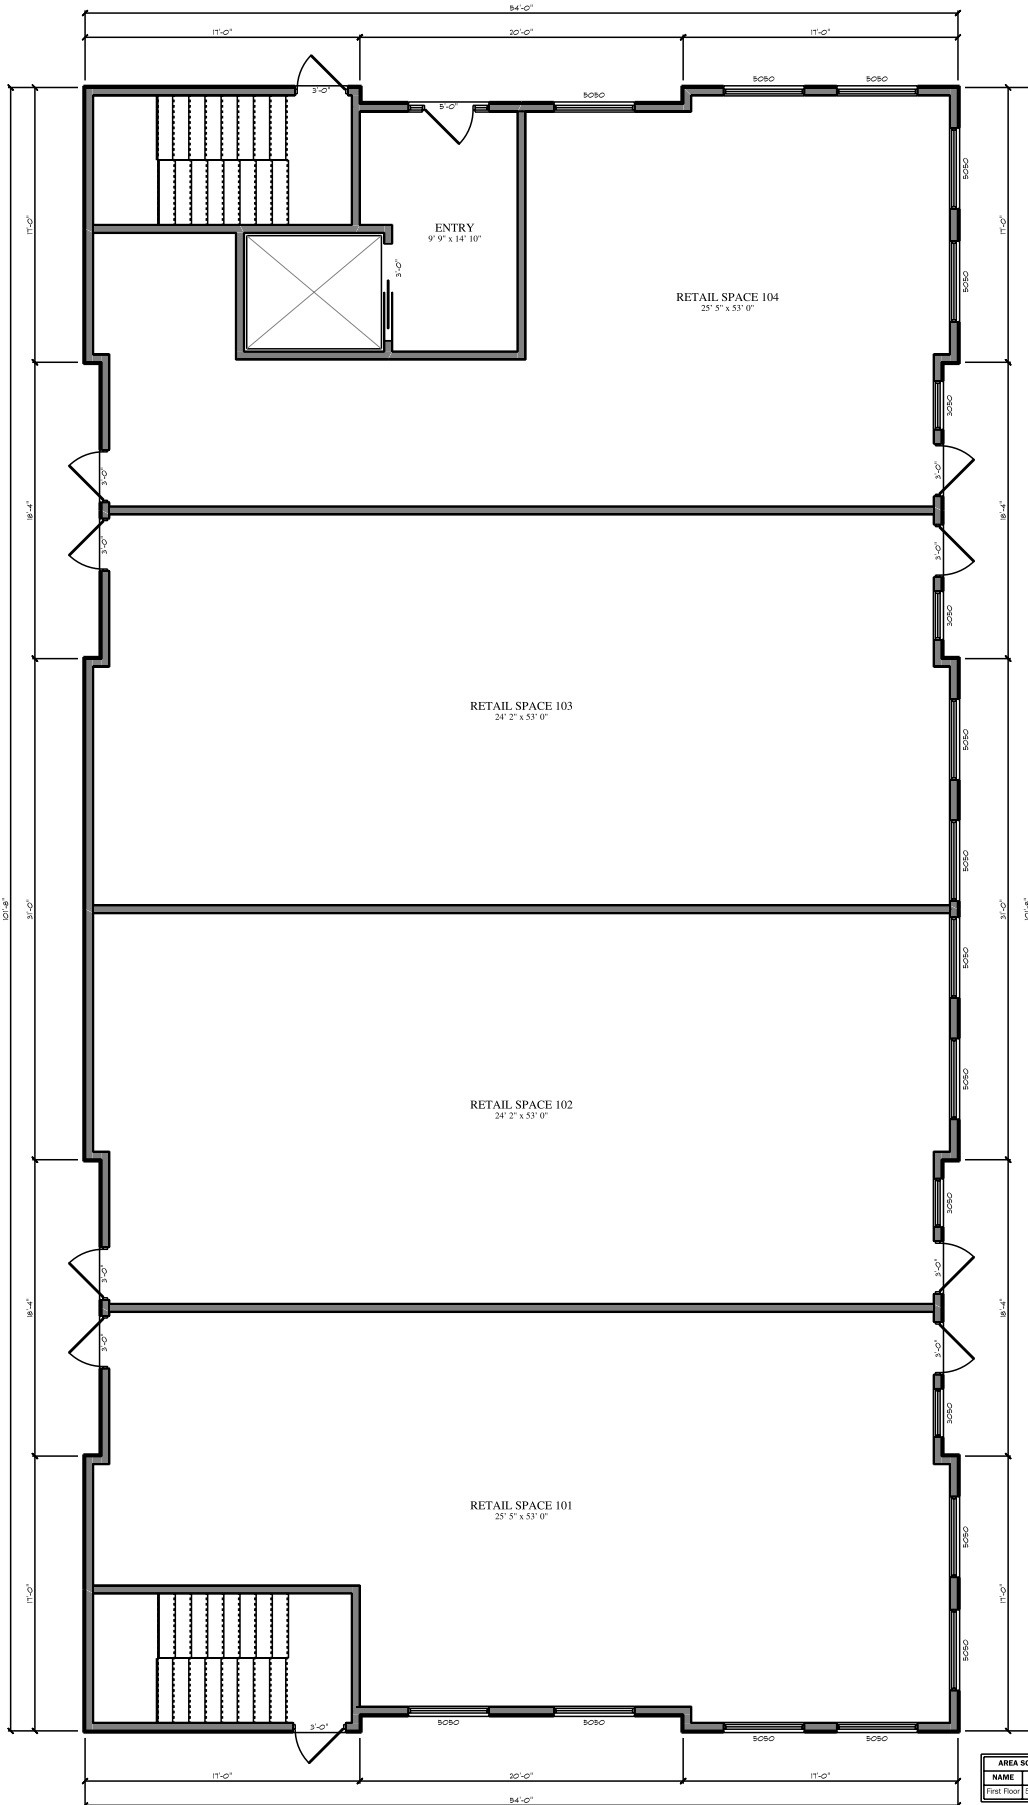

AREA SCHEDULE	
NAME	AREA
First Floor	5376.7 sq ft.