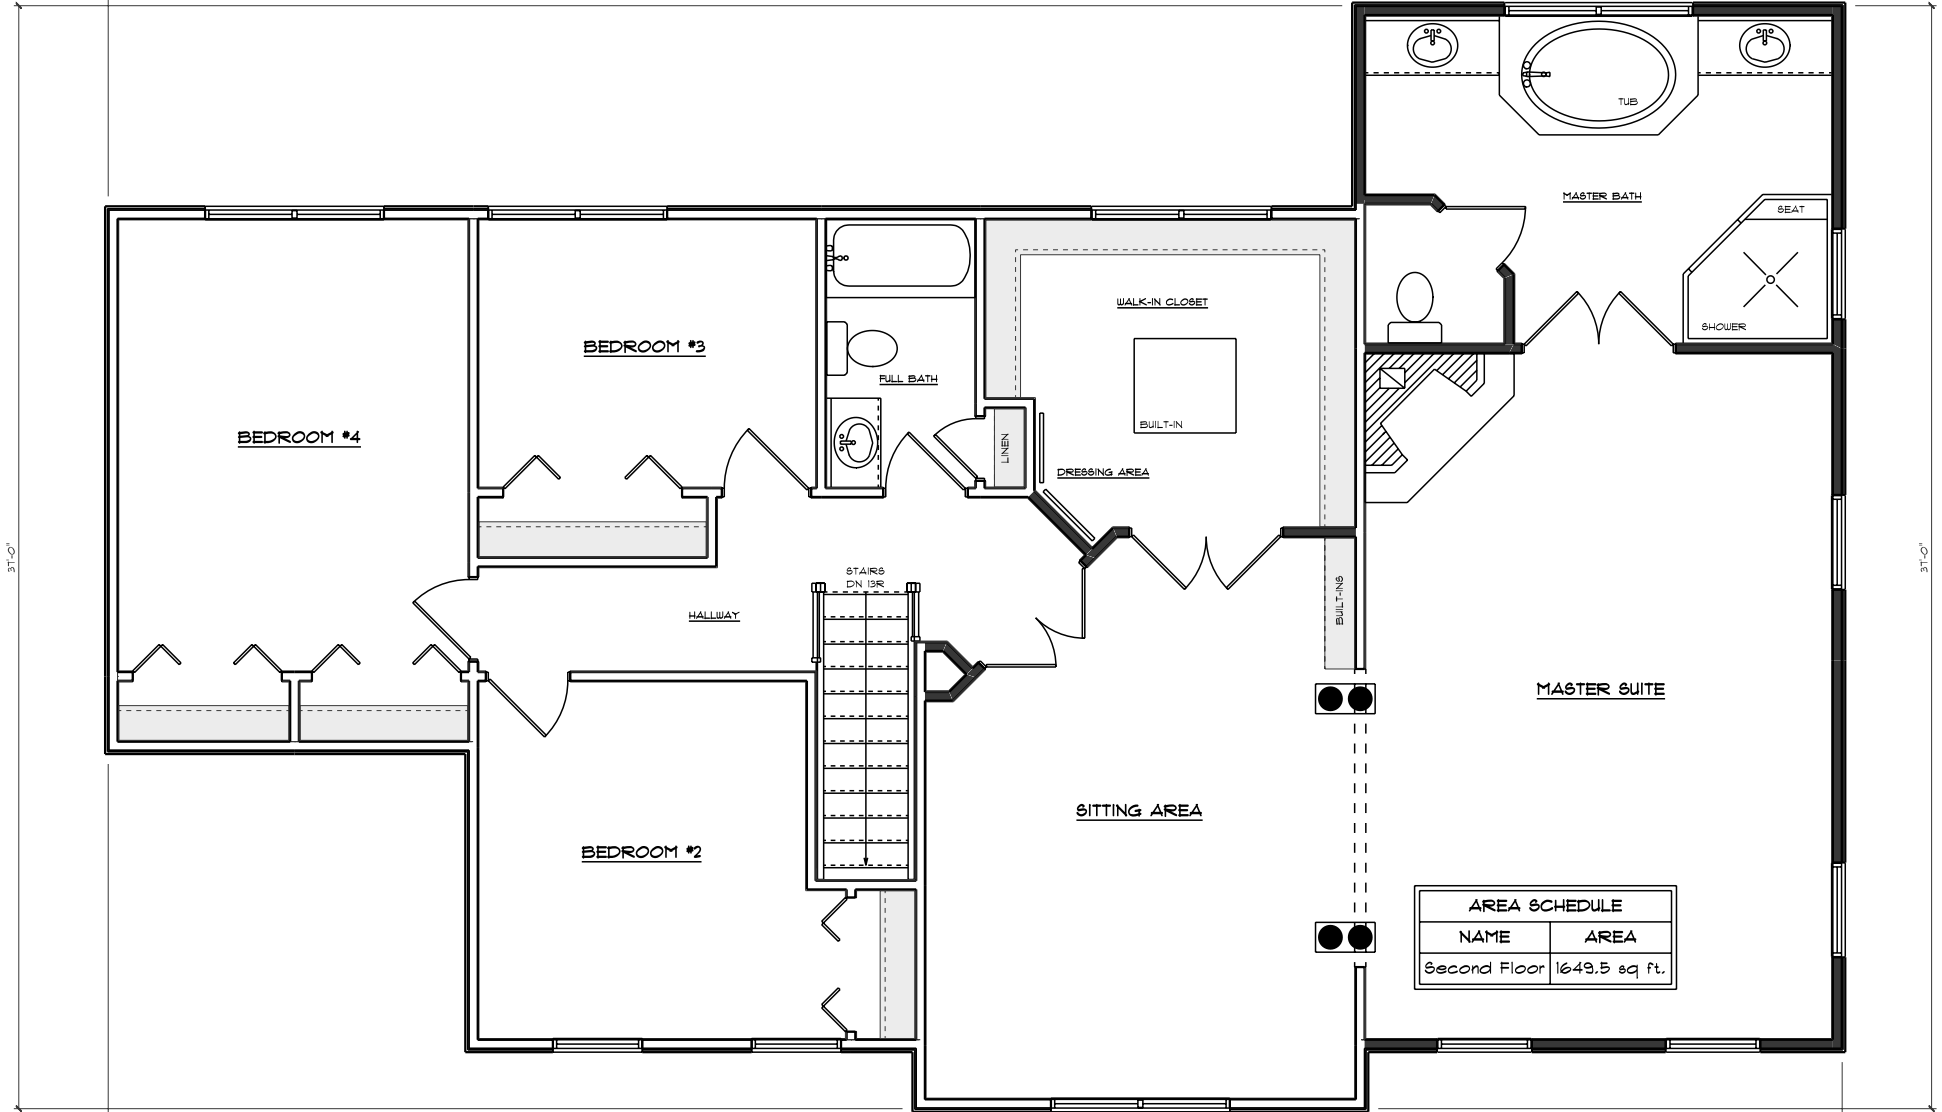

58'-2"

31'-0"

31'-0"

58'-2"

AREA SCHEDULE	
NAME	AREA
Second Floor	1649.5 sq ft.