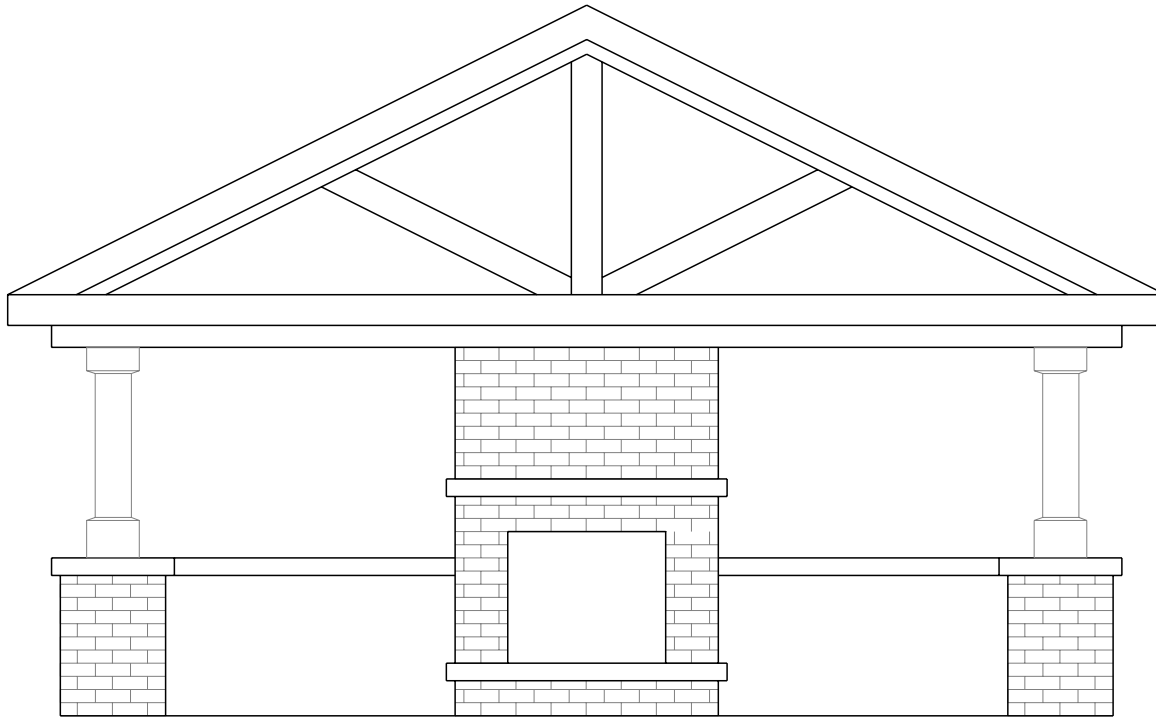

RIDGE

13'-6"

GRADE

FASCIA HEIGHT

HH

1'-0"

8'-0"

APPROX GRADE