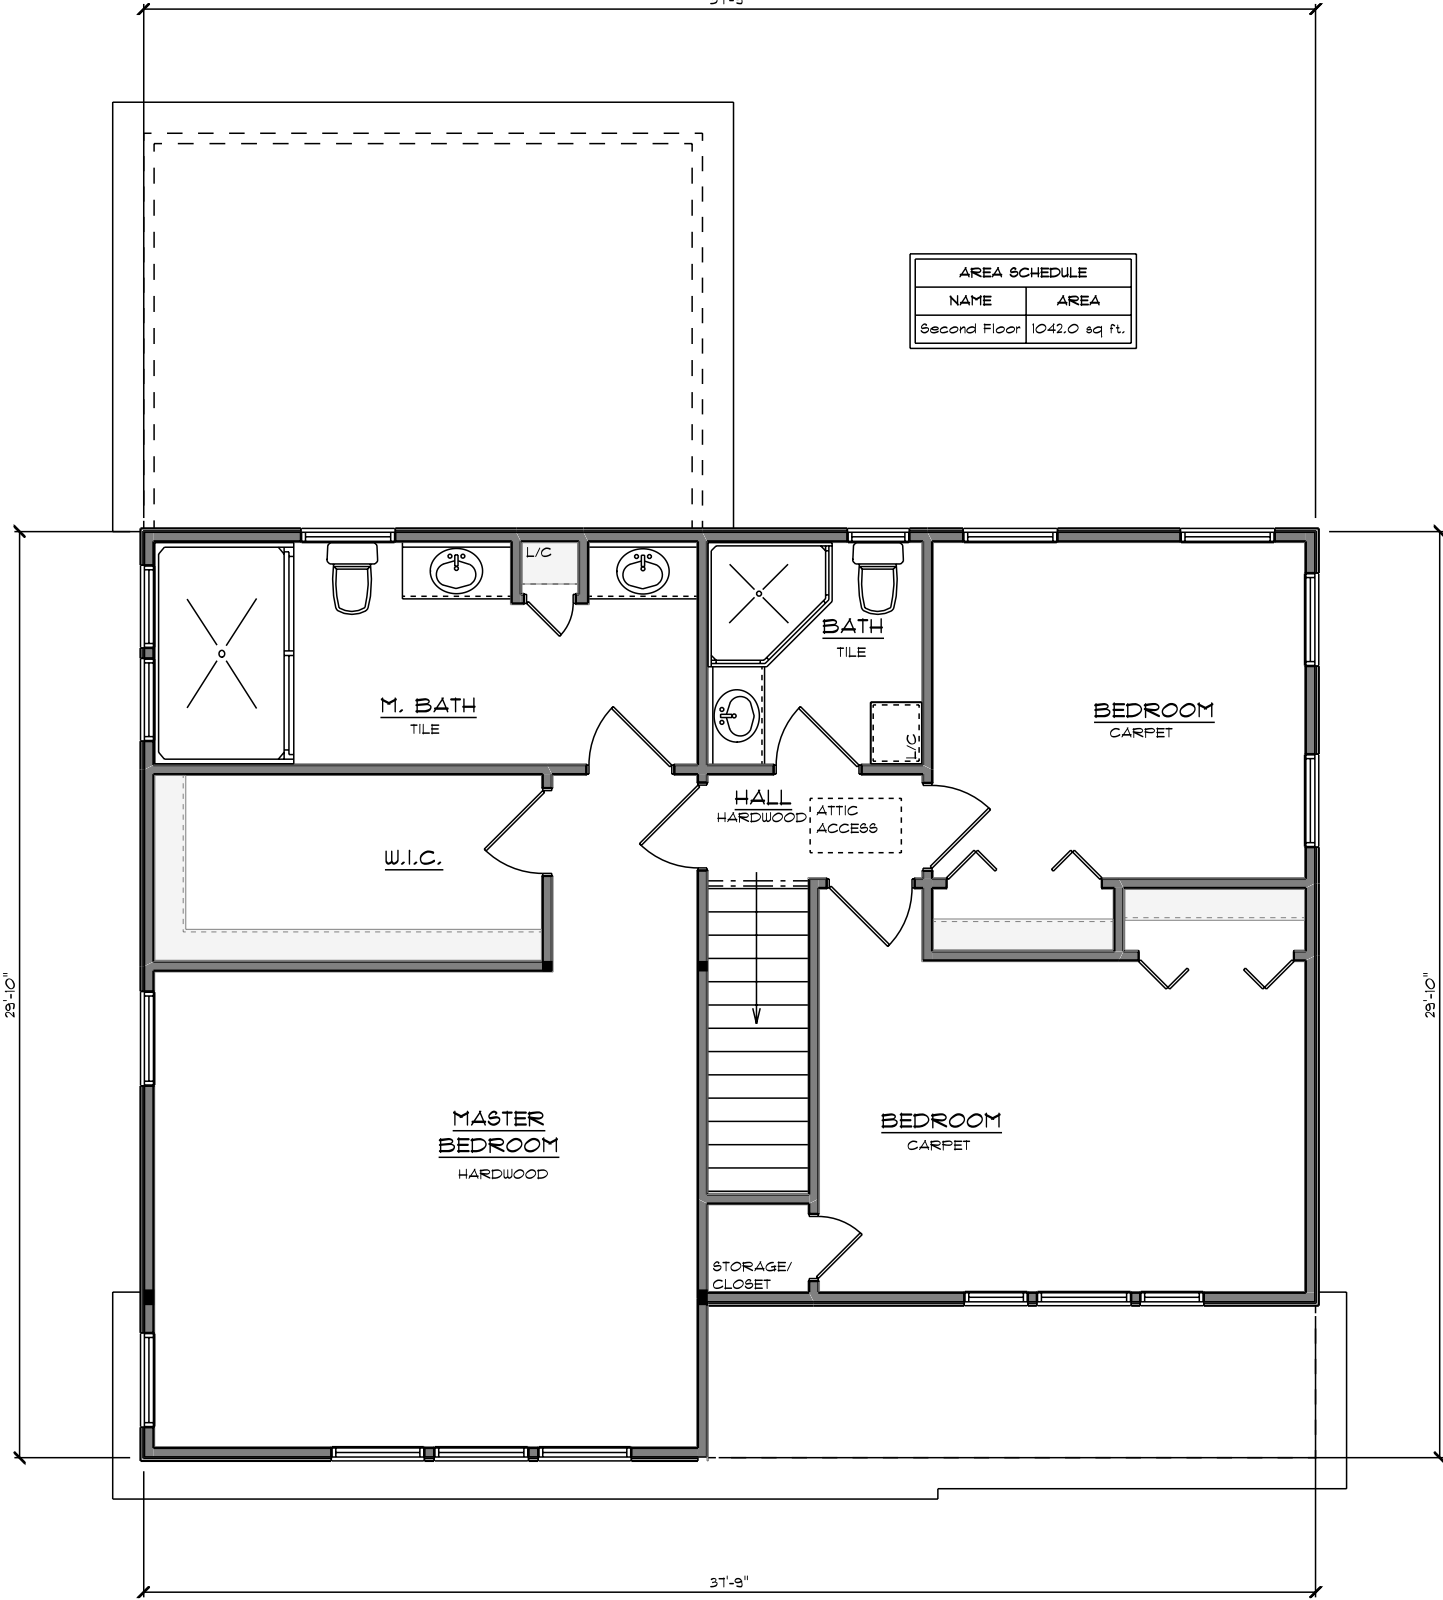

37'-9"

AREA SCHEDULE	
NAME	AREA
Second Floor	1042.0 sq ft.

29'-10"

29'-10"

37'-9"