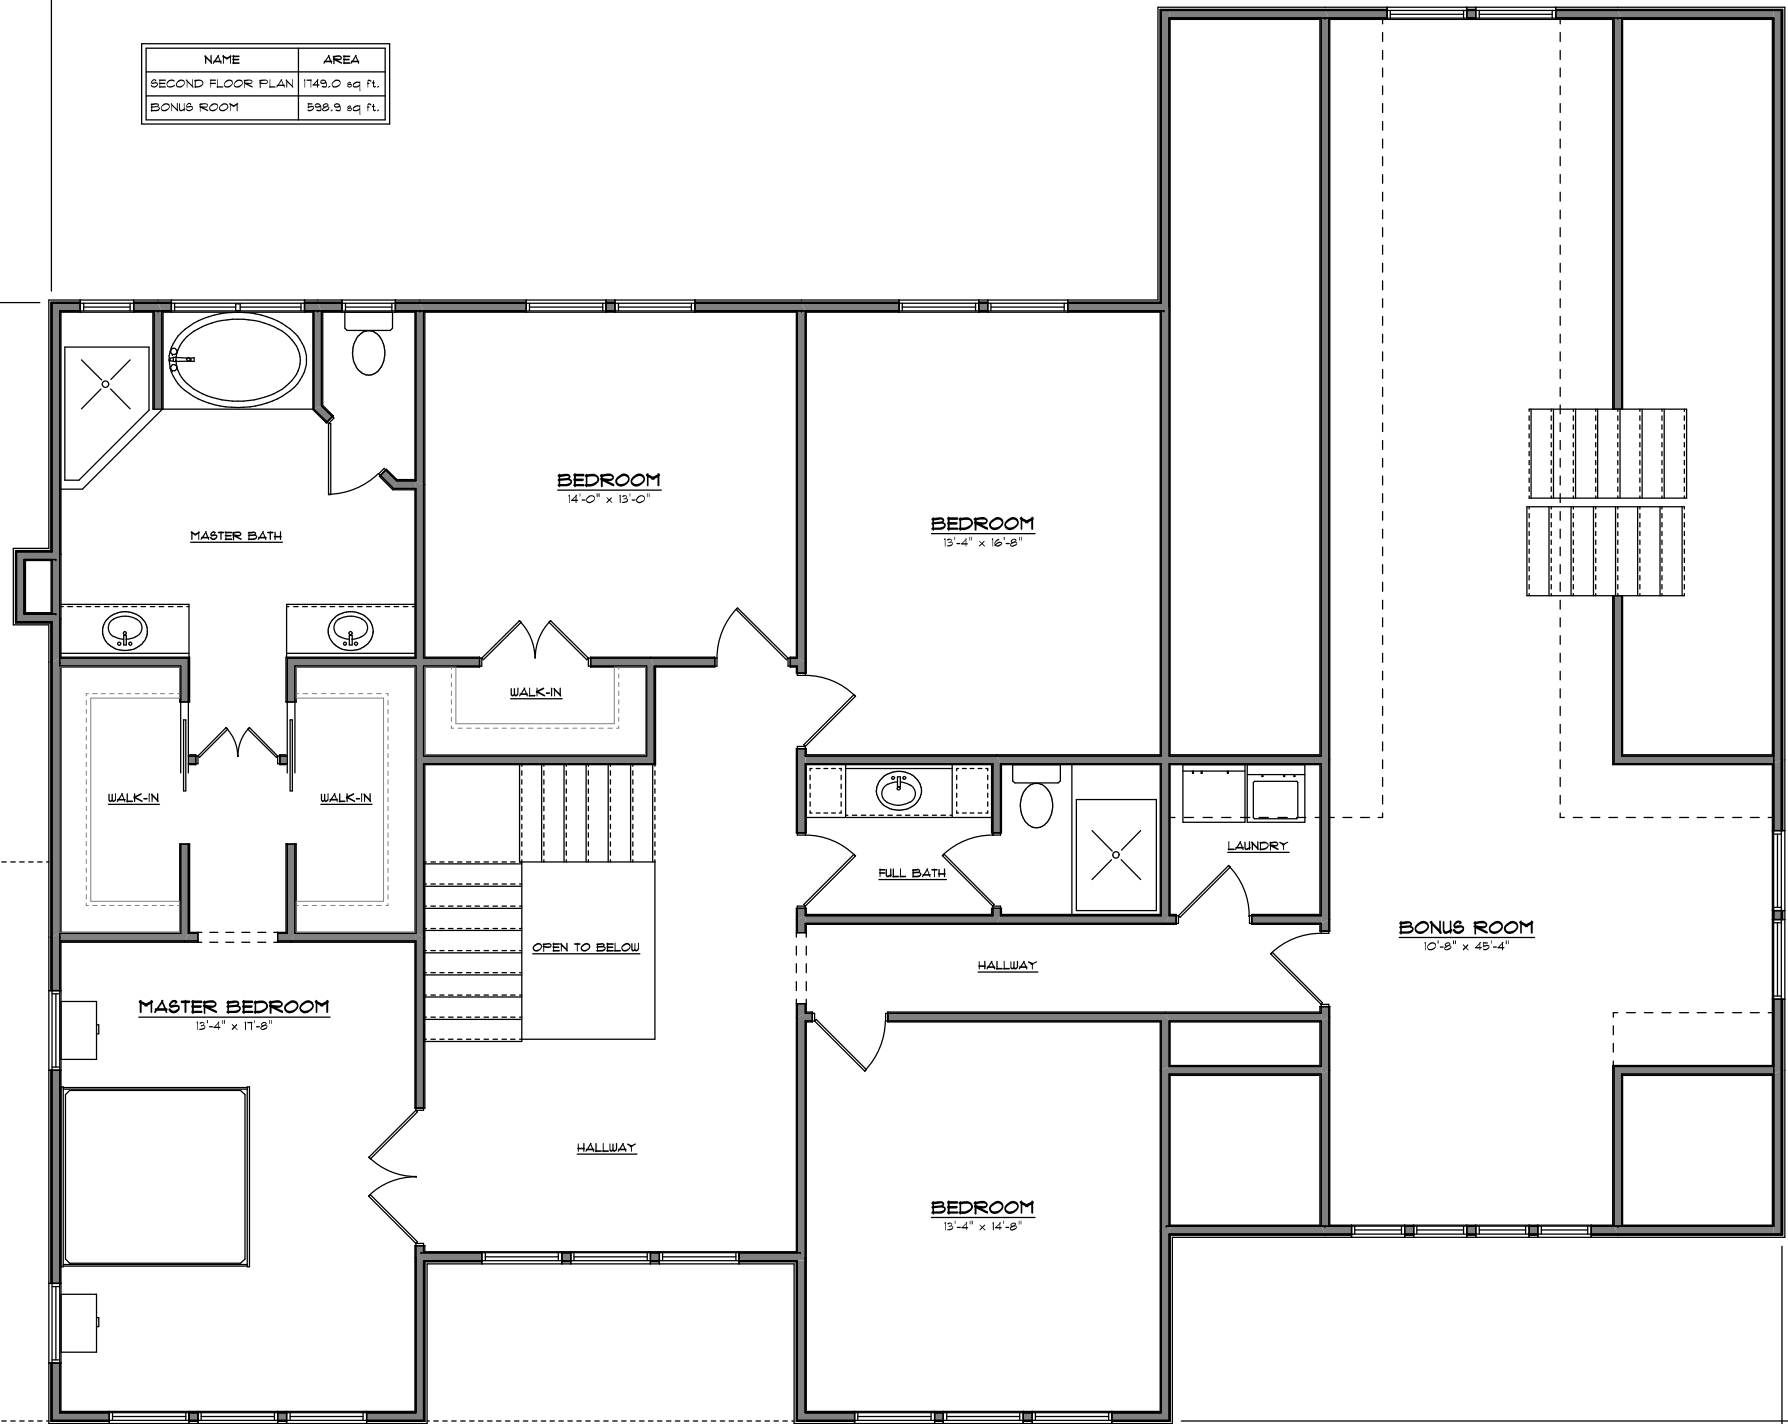

65'-0"

NAME	AREA
SECOND FLOOR PLAN	1749.0 sq. ft.
BONUS ROOM	538.9 sq. ft.

42'-0"

53'-0"

65'-0"