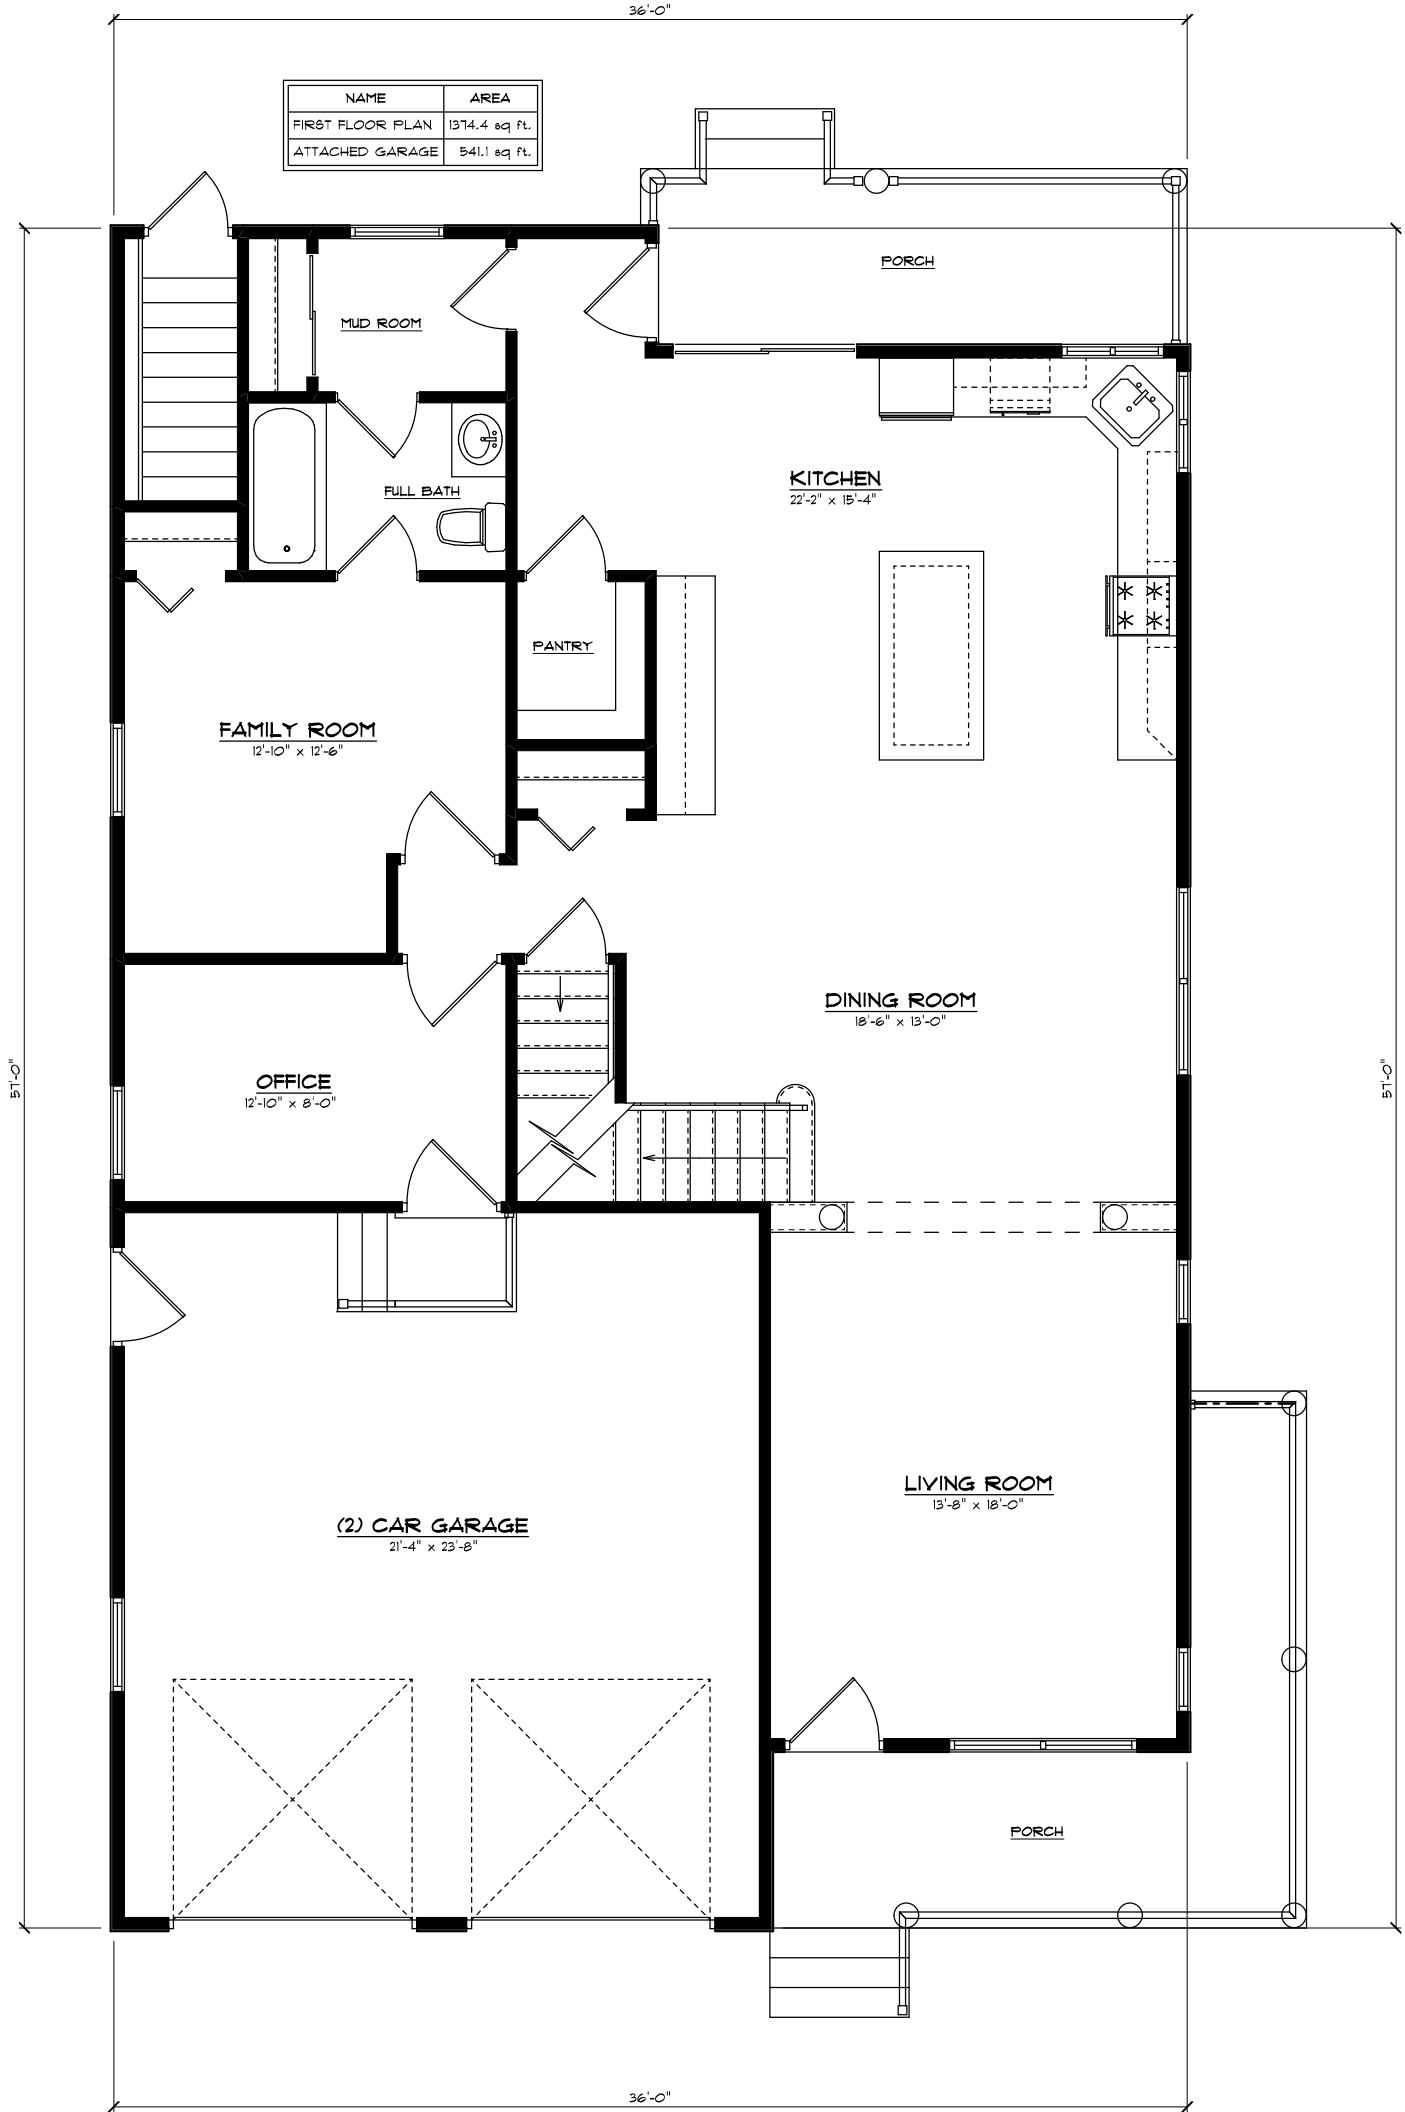

NAME	AREA
FIRST FLOOR PLAN	1374.4 sq ft.
ATTACHED GARAGE	541.1 sq ft.

51'-0"

51'-0"

36'-0"

36'-0"