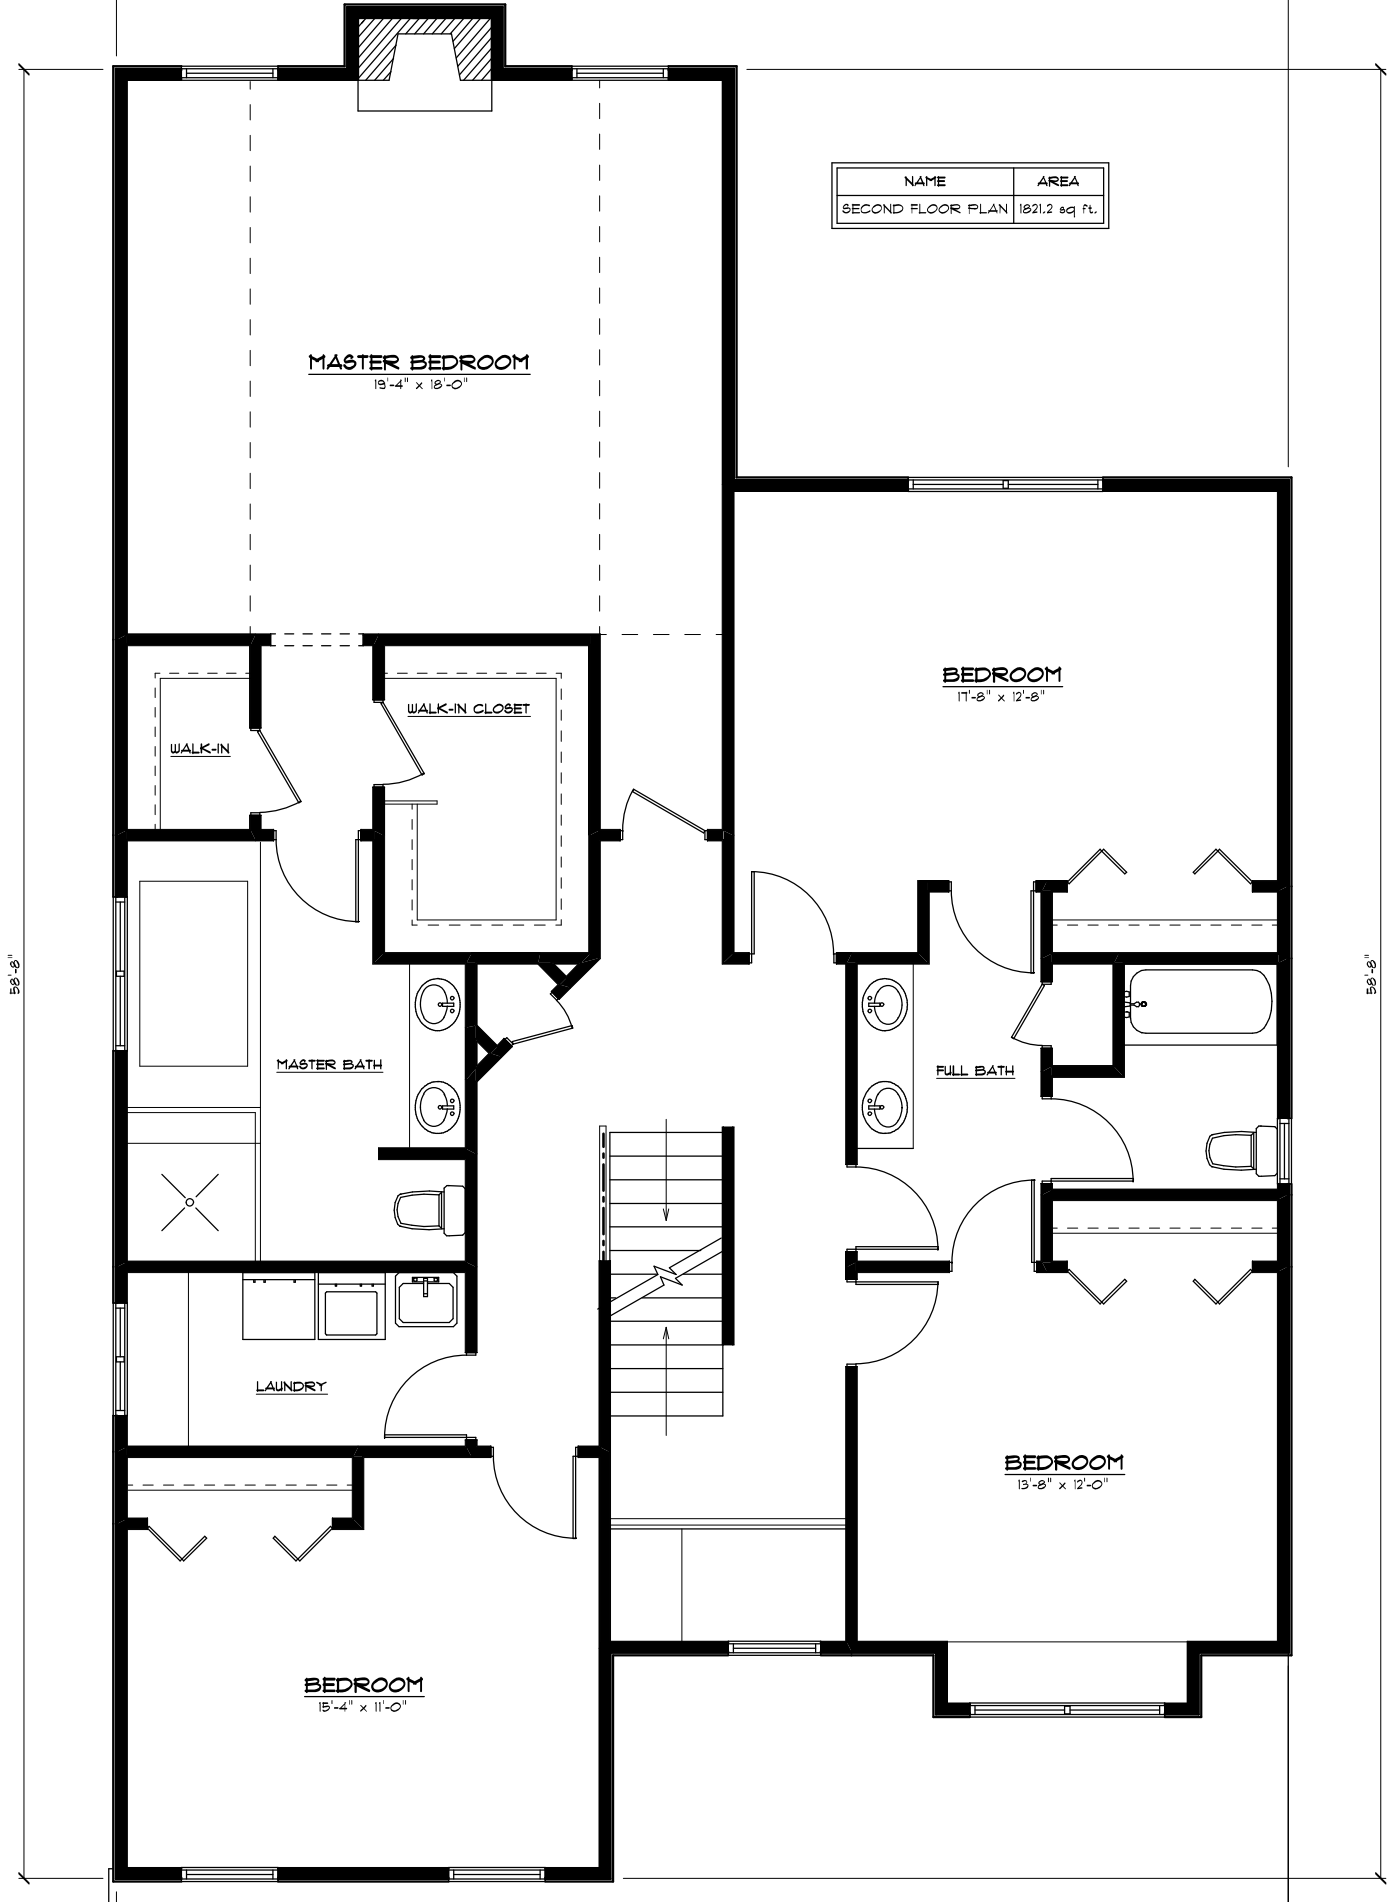

38'-0"

NAME	AREA
SECOND FLOOR PLAN	1821.2 sq. ft.

MASTER BEDROOM
19'-4" x 18'-0"

BEDROOM
17'-8" x 12'-8"

BEDROOM
13'-8" x 12'-0"

BEDROOM
15'-4" x 11'-0"

MASTER BATH

FULL BATH

LAUNDRY

WALK-IN CLOSET

WALK-IN

58'-8"

58'-8"

38'-0"