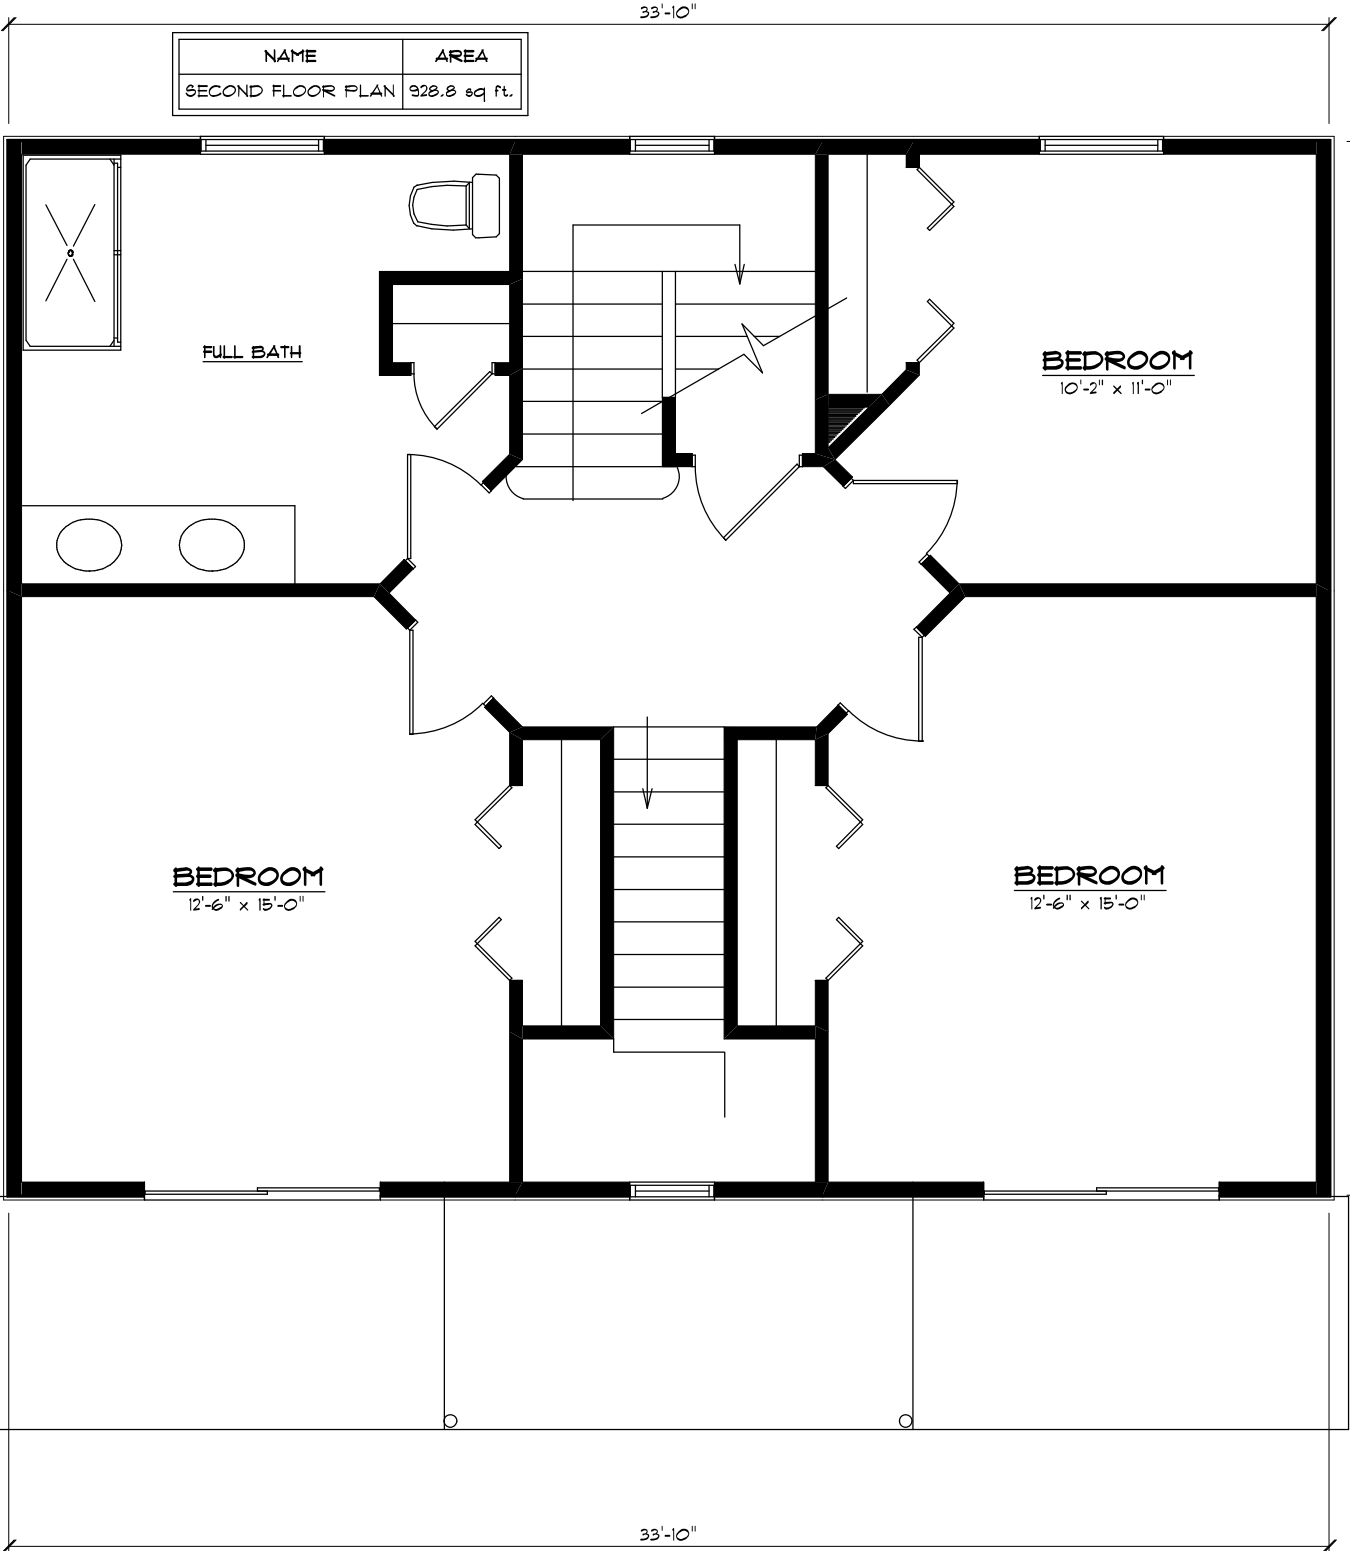

NAME	AREA
SECOND FLOOR PLAN	928.8 sq ft.

FULL BATH

**BEDROOM**  
10'-2" x 11'-0"

**BEDROOM**  
12'-6" x 15'-0"

**BEDROOM**  
12'-6" x 15'-0"

33'-10"

33'-10"

21'-0"

21'-0"