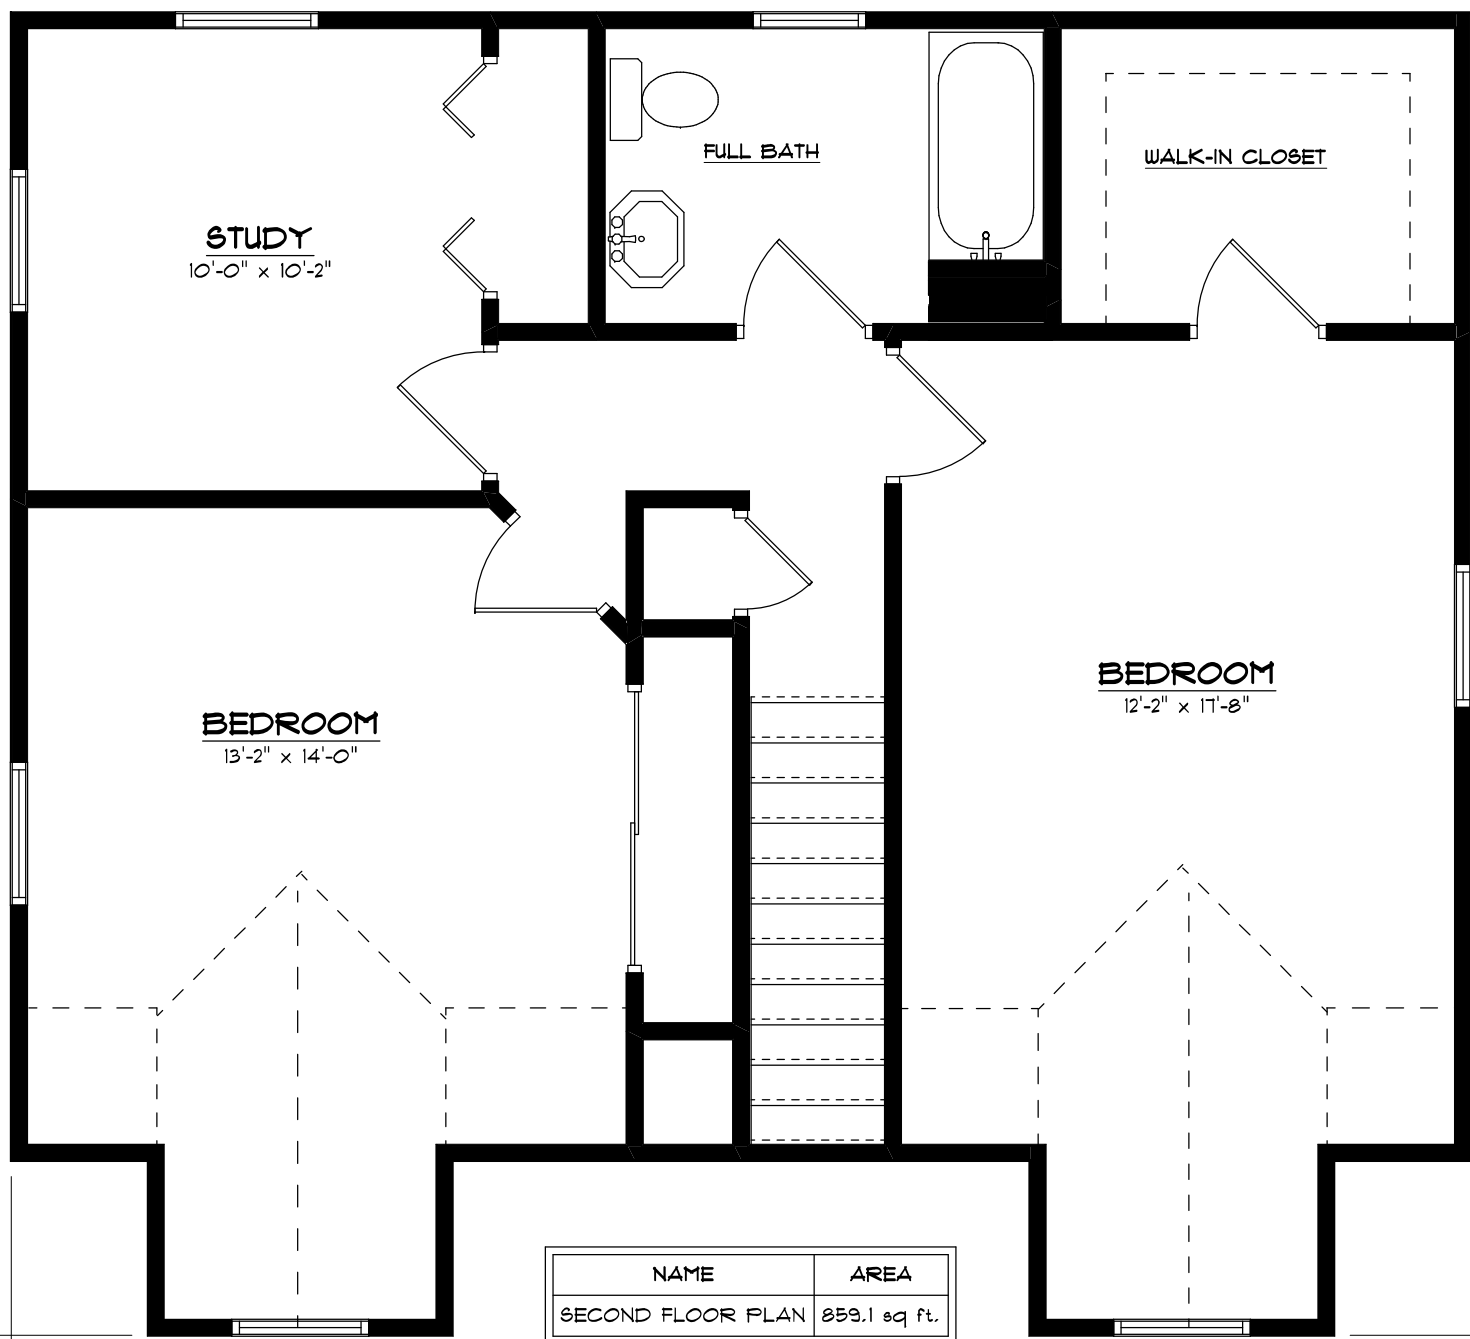

32'-0"

29'-0"

29'-0"

32'-0"

STUDY
10'-0" x 10'-2"

FULL BATH

WALK-IN CLOSET

BEDROOM
13'-2" x 14'-0"

BEDROOM
12'-2" x 17'-8"

NAME	AREA
SECOND FLOOR PLAN	859.1 sq ft.